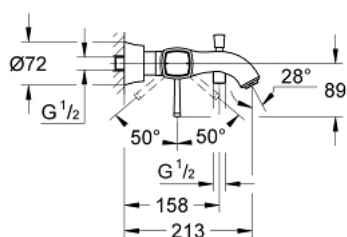

## 23 317 000 GRANDERA SINGLE-LEVER BATH MIXER 1/2"

### PRODUCT DESCRIPTION

- Colour: chrome
- wall mounted
- GROHE SilkMove 46 mm ceramic cartridge
- GROHE LongLife finish
- adjustable flow rate limiter
- integrated hand shower holder
- automatic diverter: bath/shower
- mousseur
- integrated non-return valve in the shower outlet 1/2"
- covered S-unions
- protected against backflow
- min. recommended pressure 1.0 bar

### SPARE PARTS, oktober 2018 – now

- 1: Lever (Spare part-nr. 46833000)
- 2: Cartridge (Spare part-nr. 46048000)
- 3: S-union, exposed (Spare part-nr. 46861000)
- 4: Screw connection 1/2" (Spare part-nr. 45044000)
- 5: Diverter knob (Spare part-nr. 48217000)
- 6: Diverter (Spare part-nr. 65655000)
- 7: Non-return valve (Spare part-nr. 08565000)
- 8: Mousseur (Spare part-nr. 13952000)
- 9: Temperature limiter (Spare part-nr. 46375000)\*
- 10: Extension set, 30 mm (Spare part-nr. 46238000)\*
- 11: Special spanner (Spare part-nr. 19377000)\*