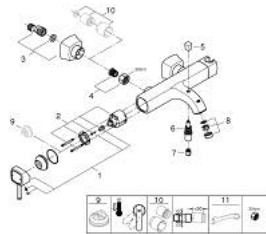

## 23 317 000 GRANDERA SINGLE-LEVER BATH MIXER 1/2"

### PRODUCT DESCRIPTION

- Colour: chrome
- wall mounted
- GROHE SilkMove 46 mm ceramic cartridge
- GROHE LongLife finish
- adjustable flow rate limiter
- integrated hand shower holder
- automatic diverter: bath/shower
- mousseur
- integrated non-return valve in the shower outlet 1/2"
- covered S-unions
- protected against backflow
- min. recommended pressure 1.0 bar

### SPARE PARTS, oktober 2018 – now

- 1: Lever (Spare part-nr. 46833000)
- 2: Cartridge (Spare part-nr. 46048000)
- 3: S-union, exposed (Spare part-nr. 46861000)
- 4: Screw connection 1/2" (Spare part-nr. 45044000)
- 5: Diverter knob (Spare part-nr. 48217000)
- 6: Diverter (Spare part-nr. 65655000)
- 7: Non-return valve (Spare part-nr. 08565000)
- 8: Mousseur (Spare part-nr. 13952000)
- 9: Temperature limiter (Spare part-nr. 46375000)\*
- 10: Extension set, 30 mm (Spare part-nr. 46238000)\*
- 11: Special spanner (Spare part-nr. 19377000)\*