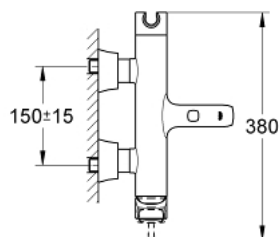

## 23 317 000 GRANDERA SINGLE-LEVER BATH MIXER 1/2"

### PRODUCT DESCRIPTION

- Colour: chrome
- wall mounted
- GROHE SilkMove 46 mm ceramic cartridge
- GROHE LongLife finish
- adjustable flow rate limiter
- integrated hand shower holder
- automatic diverter: bath/shower
- mousseur
- integrated non-return valve in the shower outlet 1/2"
- covered S-unions
- protected against backflow
- min. recommended pressure 1.0 bar

### SPARE PARTS, oktober 2018 – now

- 1: Lever (Spare part-nr. 46833000)
- 2: Cartridge (Spare part-nr. 46048000)
- 3: S-union, exposed (Spare part-nr. 46861000)
- 4: Screw connection 1/2" (Spare part-nr. 45044000)
- 5: Diverter knob (Spare part-nr. 48217000)
- 6: Diverter (Spare part-nr. 65655000)
- 7: Non-return valve (Spare part-nr. 08565000)
- 8: Mousseur (Spare part-nr. 13952000)
- 9: Temperature limiter (Spare part-nr. 46375000)\*
- 10: Extension set, 30 mm (Spare part-nr. 46238000)\*
- 11: Special spanner (Spare part-nr. 19377000)\*