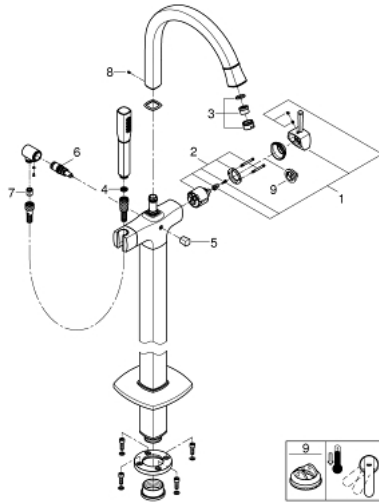

## 23 318 000 GRANDERA SINGLE-LEVER BATH MIXER 1/2" FLOOR MOUNTED

### PRODUCT DESCRIPTION

- Colour: chrome
- for use with rough-in set 45 984 or 29 038 000
- without rough-in set (sold separately)
- GROHE SilkMove 46 mm ceramic cartridge
- GROHE LongLife finish
- automatic diverter: bath/shower
- spout with mousseur
- projection 320 mm
- integrated non-return valves in the shower outlet 1/2"
- with shower holder
- Grandera hand shower 7.6 l
- Silverflex shower hose 1250 mm
- protected against backflow
- min. recommended pressure 1.0 bar

### SPARE PARTS, maj 2018 – now

- 1: Lever (Spare part-nr. 46833000)
- 2: Cartridge (Spare part-nr. 46048000)
- 3: Sistra (Spare part-nr. 13907000)
- 4: Dirt strainer (Spare part-nr. 0700200M)
- 5: Diverter knob (Spare part-nr. 48217000)
- 6: Diverter (Spare part-nr. 65655000)
- 7: Non-return valve (Spare part-nr. 08565000)
- 8: Fixing set (Spare part-nr. 48003000)
- 9: Temperature limiter (Spare part-nr. 46375000)\*