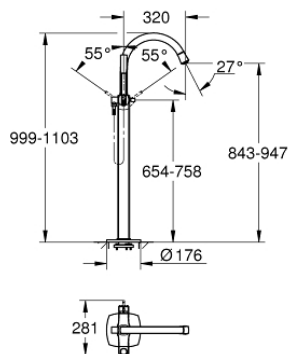

## 23 318 000 GRANDERA SINGLE-LEVER BATH MIXER 1/2" FLOOR MOUNTED

### PRODUCT DESCRIPTION

- Colour: chrome
- for use with rough-in set 45 984 or 29 038 000
- without rough-in set (sold separately)
- GROHE SilkMove 46 mm ceramic cartridge
- GROHE LongLife finish
- automatic diverter: bath/shower
- spout with mousseur
- projection 320 mm
- integrated non-return valves in the shower outlet 1/2"
- with shower holder
- Grandera hand shower 7.6 l
- Silverflex shower hose 1250 mm
- protected against backflow
- min. recommended pressure 1.0 bar

### SPARE PARTS, maj 2018 – now

- 1: Lever (Spare part-nr. 46833000)
- 2: Cartridge (Spare part-nr. 46048000)
- 3: Sistra (Spare part-nr. 13907000)
- 4: Dirt strainer (Spare part-nr. 0700200M)
- 5: Diverter knob (Spare part-nr. 48217000)
- 6: Diverter (Spare part-nr. 65655000)
- 7: Non-return valve (Spare part-nr. 08565000)
- 8: Fixing set (Spare part-nr. 48003000)
- 9: Temperature limiter (Spare part-nr. 46375000)\*