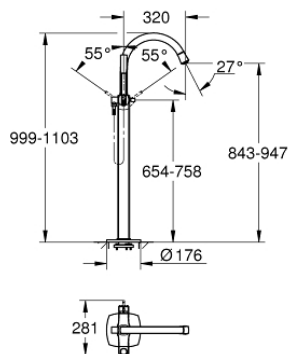

23 318 IG0 GRANDERA SINGLE-LEVER BATH MIXER 1/2" FLOOR MOUNTED

PRODUCT DESCRIPTION

- Colour: chrome/gold
- for use with rough-in set 45 984 or 29 038 000
- without rough-in set (sold separately)
- GROHE SilkMove 46 mm ceramic cartridge
- GROHE LongLife finish
- automatic diverter: bath/shower
- spout with mousseur
- projection 320 mm
- integrated non-return valves in the shower outlet 1/2"
- with shower holder
- Grandera hand shower 7.6 l
- Silverflex shower hose 1250 mm
- protected against backflow
- min. recommended pressure 1.0 bar

23 318 IG0 GRANDERA SINGLE-LEVER BATH MIXER 1/2" FLOOR MOUNTED

SPARE PARTS, maj 2018 – now

- 1: Lever (Spare part-nr. 46833IG0)
- 2: Cartridge (Spare part-nr. 46048000)
- 3: Sistra (Spare part-nr. 13907G00)
- 4: Dirt strainer (Spare part-nr. 0700200M)
- 5: Diverter knob (Spare part-nr. 48217G00)
- 6: Diverter (Spare part-nr. 65655000)
- 7: Non-return valve (Spare part-nr. 08565000)
- 8: Fixing set (Spare part-nr. 48003000)
- 9: Temperature limiter (Spare part-nr. 46375000)*