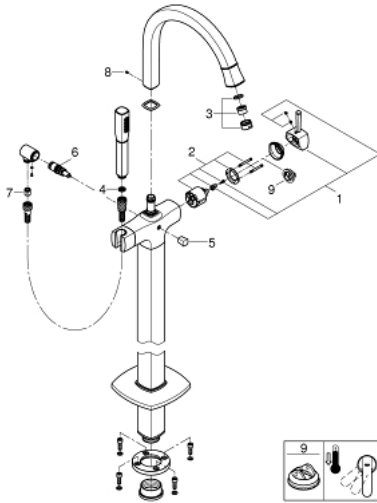

23 318 IG0 GRANDERA SINGLE-LEVER BATH MIXER 1/2" FLOOR MOUNTED

PRODUCT DESCRIPTION

- Colour: chrome/gold
- for use with rough-in set 45 984 or 29 038 000
- without rough-in set (sold separately)
- GROHE SilkMove 46 mm ceramic cartridge
- GROHE LongLife finish
- automatic diverter: bath/shower
- spout with mousseur
- projection 320 mm
- integrated non-return valves in the shower outlet 1/2"
- with shower holder
- Grandera hand shower 7.6 l
- Silverflex shower hose 1250 mm
- protected against backflow
- min. recommended pressure 1.0 bar

23 318 IG0 GRANDERA SINGLE-LEVER BATH MIXER 1/2" FLOOR MOUNTED

SPARE PARTS, maj 2018 – now

- 1: Lever (Spare part-nr. 46833IG0)
- 2: Cartridge (Spare part-nr. 46048000)
- 3: Sistra (Spare part-nr. 13907G00)
- 4: Dirt strainer (Spare part-nr. 0700200M)
- 5: Diverter knob (Spare part-nr. 48217G00)
- 6: Diverter (Spare part-nr. 65655000)
- 7: Non-return valve (Spare part-nr. 08565000)
- 8: Fixing set (Spare part-nr. 48003000)
- 9: Temperature limiter (Spare part-nr. 46375000)*