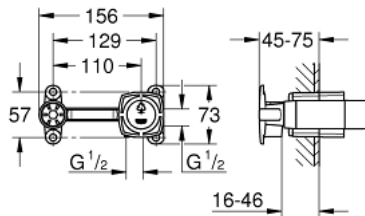

## 23 319 000 SINGLE-LEVER MIXER 1/2", CONCEALED BODY

### PRODUCT DESCRIPTION

- for 2-hole basin mixers
- wall installation
- without finishing trim set
- GROHE SilkMove 35 mm ceramic cartridge
- adjustable flow rate limiter
- installation depth 45 to 75 mm
- includes mounting template
- min. recommended pressure 1.0 bar

## 23 319 000 SINGLE-LEVER MIXER 1/2", CONCEALED BODY

**SPARE PARTS**, junij 2012 – maj 2022

1: Cartridge (Spare part-nr. 46374000)

2: Socket spanner (Spare part-nr. 19332000)\*

\* Optional accessories