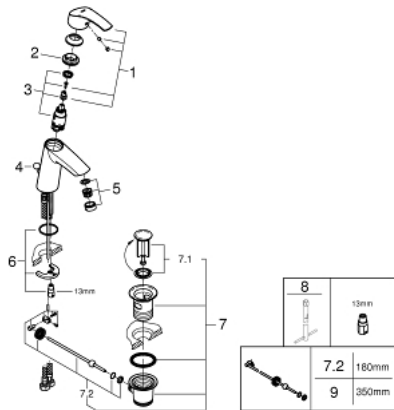

23 322 001 **EUROSMART SINGLE-LEVER BASIN MIXER 1/2"**
M-SIZE

PRODUCT DESCRIPTION

- Colour: chrome
- single hole installation
- metal lever
- GROHE SilkMove 28 mm ceramic cartridge
- with temperature limiter
- GROHE LongLife finish
- GROHE EcoJoy - Less water, perfect flow
- maximum flow rate (at 3 bar): 5 l/min
- GROHE FastFixation rapid installation system
- pop-up waste set 1 1/4"
- flexible connection hoses

23 322 001 **EUROSMART SINGLE-LEVER BASIN MIXER 1/2"**
M-SIZE

SPARE PARTS, april 2016 – now

- 1: Lever (Spare part-nr. 46859000)
 - 2: Fitting ring (Spare part-nr. 46715000)
 - 3: Cartridge (Spare part-nr. 46580000)
 - 4: Pop-up rod (Spare part-nr. 06329000)
 - 5: Mousseur (Spare part-nr. 48159000)
 - 6: Shank mounting kit (Spare part-nr. 46249000)
 - 7: Waste set 1 1/4" (Spare part-nr. 28910000)
 - 7.1: Plug (Spare part-nr. 07182000)
 - 7.2: Eccentric rod (Spare part-nr. 07052000)
 - 8: Mounting wrench (Spare part-nr. 19017000)*
 - 9: Eccentric rod (Spare part-nr. 07341000)*
- * Optional accessories