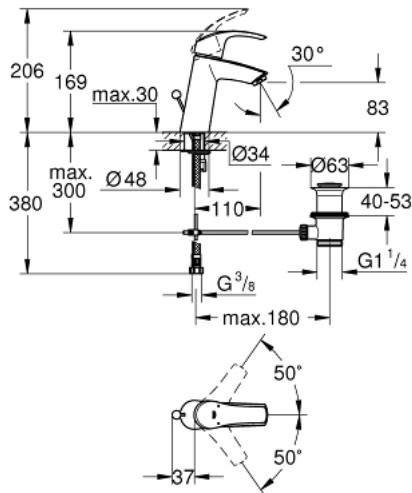

23 322 001 **EUROSMART SINGLE-LEVER BASIN MIXER 1/2"**
M-SIZE

PRODUCT DESCRIPTION

- Colour: chrome
- single hole installation
- metal lever
- GROHE SilkMove 28 mm ceramic cartridge
- with temperature limiter
- GROHE LongLife finish
- GROHE EcoJoy - Less water, perfect flow
- maximum flow rate (at 3 bar): 5 l/min
- GROHE FastFixation rapid installation system
- pop-up waste set 1 1/4"
- flexible connection hoses

23 322 001 **EUROSMART SINGLE-LEVER BASIN MIXER 1/2"**
M-SIZE

SPARE PARTS, april 2016 – now

- 1: Lever (Spare part-nr. 46859000)
 - 2: Fitting ring (Spare part-nr. 46715000)
 - 3: Cartridge (Spare part-nr. 46580000)
 - 4: Pop-up rod (Spare part-nr. 06329000)
 - 5: Mousseur (Spare part-nr. 48159000)
 - 6: Shank mounting kit (Spare part-nr. 46249000)
 - 7: Waste set 1 1/4" (Spare part-nr. 28910000)
 - 7.1: Plug (Spare part-nr. 07182000)
 - 7.2: Eccentric rod (Spare part-nr. 07052000)
 - 8: Mounting wrench (Spare part-nr. 19017000)*
 - 9: Eccentric rod (Spare part-nr. 07341000)*
- * Optional accessories