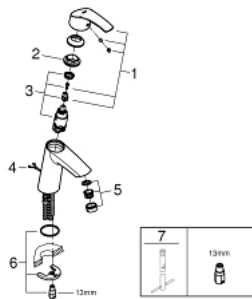

23 323 001 **EUROSMART SINGLE-LEVER BASIN MIXER 1/2"**  
**M-SIZE**

**PRODUCT DESCRIPTION**

- Colour: chrome
- single hole installation
- metal lever
- GROHE SilkMove 28 mm ceramic cartridge
- with temperature limiter
- GROHE LongLife finish
- GROHE EcoJoy - Less water, perfect flow
- maximum flow rate (at 3 bar): 5 l/min
- GROHE FastFixation rapid installation system
- retractable chain
- flexible connection hoses

23 323 001 **EUROSMART SINGLE-LEVER BASIN MIXER 1/2"**  
**M-SIZE**

**SPARE PARTS**, april 2014 – now

- 1: Lever (Spare part-nr. 46859000)
- 2: Fitting ring (Spare part-nr. 46715000)
- 3: Cartridge (Spare part-nr. 46580000)
- 4: Mousseur (Spare part-nr. 48159000)
- 5: Chain (Spare part-nr. 06815000)
- 6: Shank mounting kit (Spare part-nr. 46249000)
- 7: Mounting wrench (Spare part-nr. 19017000)\*