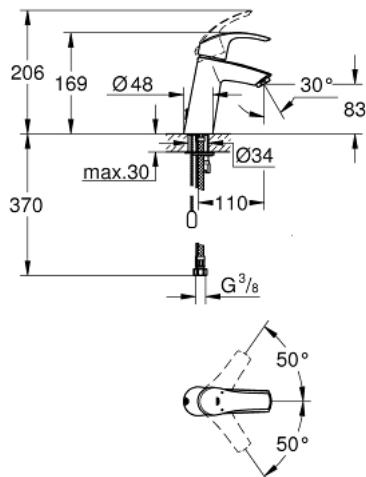

23 323 001 **EUROSMART SINGLE-LEVER BASIN MIXER 1/2"**  
**M-SIZE**

**PRODUCT DESCRIPTION**

- Colour: chrome
- single hole installation
- metal lever
- GROHE SilkMove 28 mm ceramic cartridge
- with temperature limiter
- GROHE LongLife finish
- GROHE EcoJoy - Less water, perfect flow
- maximum flow rate (at 3 bar): 5 l/min
- GROHE FastFixation rapid installation system
- retractable chain
- flexible connection hoses

23 323 001 **EUROSMART SINGLE-LEVER BASIN MIXER 1/2"**  
**M-SIZE**

**SPARE PARTS**, april 2014 – now

- 1: Lever (Spare part-nr. 46859000)
- 2: Fitting ring (Spare part-nr. 46715000)
- 3: Cartridge (Spare part-nr. 46580000)
- 4: Mousseur (Spare part-nr. 48159000)
- 5: Chain (Spare part-nr. 06815000)
- 6: Shank mounting kit (Spare part-nr. 46249000)
- 7: Mounting wrench (Spare part-nr. 19017000)\*