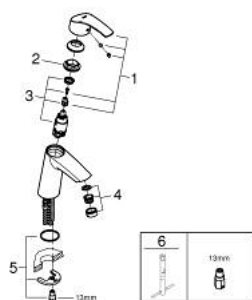

23 324 001 **EUROSMART SINGLE-LEVER BASIN MIXER 1/2"**
M-SIZE

PRODUCT DESCRIPTION

- Colour: chrome
- single hole installation
- metal lever
- GROHE SilkMove 28 mm ceramic cartridge
- with temperature limiter
- GROHE LongLife finish
- GROHE EcoJoy - Less water, perfect flow
- maximum flow rate (at 3 bar): 5 l/min
- GROHE FastFixation rapid installation system
- smooth body
- flexible connection hoses

23 324 001 **EUROSMART SINGLE-LEVER BASIN MIXER 1/2"**
M-SIZE

SPARE PARTS, september 2012 – now

- 1: Lever (Spare part-nr. 46859000)
 - 2: Fitting ring (Spare part-nr. 46715000)
 - 3: Cartridge (Spare part-nr. 46580000)
 - 4: Mousseur (Spare part-nr. 48159000)
 - 5: Shank mounting kit (Spare part-nr. 46249000)
 - 6: Mounting wrench (Spare part-nr. 19017000)*
- * Optional accessories