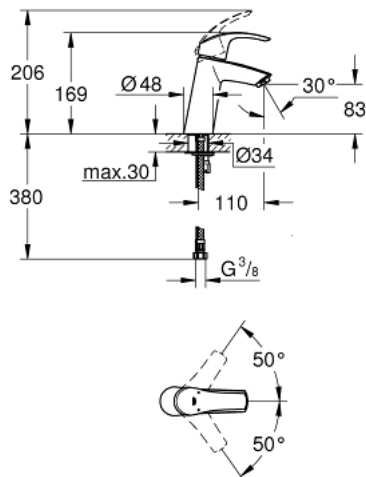

23 324 001 **EUROSMART SINGLE-LEVER BASIN MIXER 1/2"**
M-SIZE

PRODUCT DESCRIPTION

- Colour: chrome
- single hole installation
- metal lever
- GROHE SilkMove 28 mm ceramic cartridge
- with temperature limiter
- GROHE LongLife finish
- GROHE EcoJoy - Less water, perfect flow
- maximum flow rate (at 3 bar): 5 l/min
- GROHE FastFixation rapid installation system
- smooth body
- flexible connection hoses

23 324 001 **EUROSMART SINGLE-LEVER BASIN MIXER 1/2"**
M-SIZE

SPARE PARTS, september 2012 – now

- 1: Lever (Spare part-nr. 46859000)
 - 2: Fitting ring (Spare part-nr. 46715000)
 - 3: Cartridge (Spare part-nr. 46580000)
 - 4: Mousseur (Spare part-nr. 48159000)
 - 5: Shank mounting kit (Spare part-nr. 46249000)
 - 6: Mounting wrench (Spare part-nr. 19017000)*
- * Optional accessories