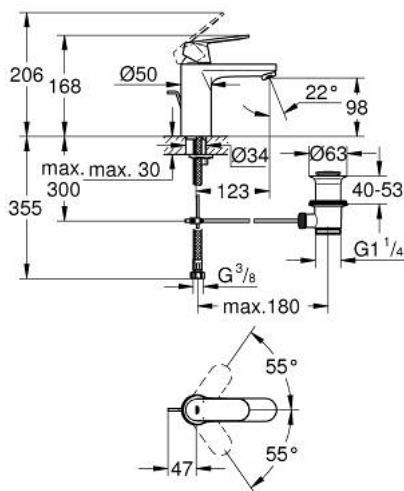

23 325 000 **EUROSMART COSMOPOLITAN SINGLE-LEVER BASIN MIXER 1/2"**
M-SIZE

PRODUCT DESCRIPTION

- Colour: chrome
- single hole installation
- metal lever
- GROHE SilkMove 35 mm ceramic cartridge
- adjustable flow rate limiter
- GROHE LongLife finish
- GROHE EcoJoy - Less water, perfect flow
- maximum flow rate (at 3 bar): 5 l/min
- GROHE FastFixation rapid installation system
- pop-up waste set 1 1/4"
- flexible connection hoses
- min. recommended pressure 1.0 bar
- optional temperature limiter ref. no. 46 375

23 325 000 EUROSMART COSMOPOLITAN SINGLE-LEVER BASIN MIXER 1/2" M-SIZE

SPARE PARTS, september 2012 – now

- 1: Lever (Spare part-nr. 46681000)
- 2: Cap (Spare part-nr. 46492000)
- 3: Screw coupling (Spare part-nr. 46460000)
- 4: Cartridge (Spare part-nr. 46374000)
- 5: Mousseur (Spare part-nr. 48159000)
- 6: Pop-up rod (Spare part-nr. 46739000)
- 7: Shank mounting kit (Spare part-nr. 46671000)
- 8: Waste set 1 1/4" (Spare part-nr. 28910000)
- 8.1: Plug (Spare part-nr. 07182000)
- 8.2: Eccentric rod (Spare part-nr. 07052000)
- 9: Temperature limiter (Spare part-nr. 46375000)*
- 10: Mounting wrench (Spare part-nr. 19017000)*
- 11: Socket spanner (Spare part-nr. 19332000)*
- 12: Eccentric rod (Spare part-nr. 07341000)*