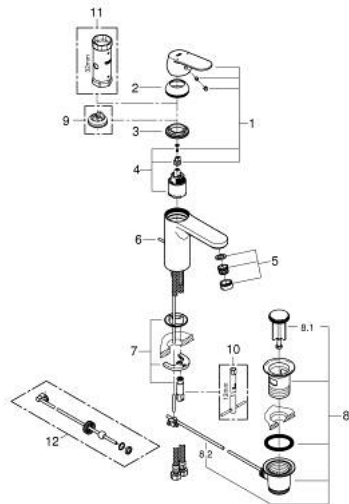

23 325 000 **EUROSMART COSMOPOLITAN SINGLE-LEVER BASIN MIXER 1/2"**
M-SIZE

PRODUCT DESCRIPTION

- Colour: chrome
- single hole installation
- metal lever
- GROHE SilkMove 35 mm ceramic cartridge
- adjustable flow rate limiter
- GROHE LongLife finish
- GROHE EcoJoy - Less water, perfect flow
- maximum flow rate (at 3 bar): 5 l/min
- GROHE FastFixation rapid installation system
- pop-up waste set 1 1/4"
- flexible connection hoses
- min. recommended pressure 1.0 bar
- optional temperature limiter ref. no. 46 375

23 325 000 EUROSMART COSMOPOLITAN SINGLE-LEVER BASIN MIXER 1/2" M-SIZE

SPARE PARTS, september 2012 – now

- 1: Lever (Spare part-nr. 46681000)
- 2: Cap (Spare part-nr. 46492000)
- 3: Screw coupling (Spare part-nr. 46460000)
- 4: Cartridge (Spare part-nr. 46374000)
- 5: Mousseur (Spare part-nr. 48159000)
- 6: Pop-up rod (Spare part-nr. 46739000)
- 7: Shank mounting kit (Spare part-nr. 46671000)
- 8: Waste set 1 1/4" (Spare part-nr. 28910000)
- 8.1: Plug (Spare part-nr. 07182000)
- 8.2: Eccentric rod (Spare part-nr. 07052000)
- 9: Temperature limiter (Spare part-nr. 46375000)*
- 10: Mounting wrench (Spare part-nr. 19017000)*
- 11: Socket spanner (Spare part-nr. 19332000)*
- 12: Eccentric rod (Spare part-nr. 07341000)*