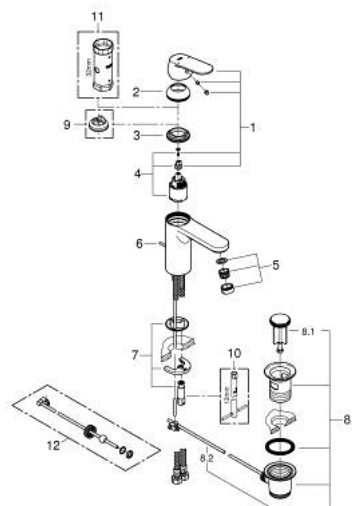

## 23 325 KW0 EUROSMART COSMOPOLITAN SINGLE-LEVER BASIN MIXER 1/2" M-SIZE

### PRODUCT DESCRIPTION

- Colour: supermatt black
- single hole installation
- metal lever
- GROHE SilkMove 35 mm ceramic cartridge
- adjustable flow rate limiter
- GROHE LongLife finish
- GROHE EcoJoy - Less water, perfect flow
- maximum flow rate (at 3 bar): 5 l/min
- GROHE FastFixation rapid installation system
- pop-up waste set 1 1/4"
- flexible connection hoses
- min. recommended pressure 1.0 bar
- optional temperature limiter ref. no. 46 375

### SPARE PARTS, oktober 2018 – now

- 2: Cap (Spare part-nr. 46492000)
  - 3: Screw coupling (Spare part-nr. 46460000)
  - 4: Cartridge (Spare part-nr. 46374000)
  - 5: Mousseur (Spare part-nr. 48159000)
  - 6: Pop-up rod (Spare part-nr. 46739000)
  - 7: Shank mounting kit (Spare part-nr. 46671000)
  - 8: Waste set 1 1/4" (Spare part-nr. 28910000)
  - 8.1: Plug (Spare part-nr. 07182000)
  - 8.2: Eccentric rod (Spare part-nr. 07052000)
  - 9: Temperature limiter (Spare part-nr. 46375000)\*
  - 10: Mounting wrench (Spare part-nr. 19017000)\*
  - 11: Socket spanner (Spare part-nr. 19332000)\*
  - 12: Eccentric rod (Spare part-nr. 07341000)\*
- \* Optional accessories