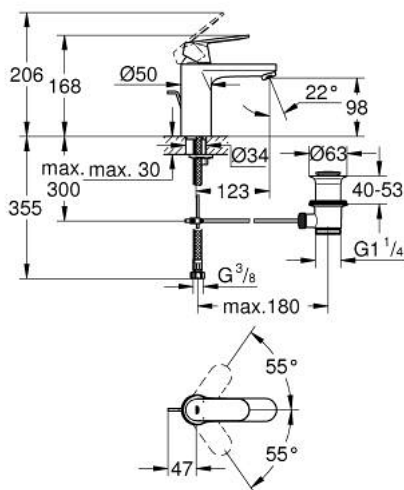

## 23 325 KW0 EUROSMART COSMOPOLITAN SINGLE-LEVER BASIN MIXER 1/2" M-SIZE

### PRODUCT DESCRIPTION

- Colour: supermatt black
- single hole installation
- metal lever
- GROHE SilkMove 35 mm ceramic cartridge
- adjustable flow rate limiter
- GROHE LongLife finish
- GROHE EcoJoy - Less water, perfect flow
- maximum flow rate (at 3 bar): 5 l/min
- GROHE FastFixation rapid installation system
- pop-up waste set 1 1/4"
- flexible connection hoses
- min. recommended pressure 1.0 bar
- optional temperature limiter ref. no. 46 375

### SPARE PARTS, oktober 2018 – now

- 2: Cap (Spare part-nr. 46492000)
  - 3: Screw coupling (Spare part-nr. 46460000)
  - 4: Cartridge (Spare part-nr. 46374000)
  - 5: Mousseur (Spare part-nr. 48159000)
  - 6: Pop-up rod (Spare part-nr. 46739000)
  - 7: Shank mounting kit (Spare part-nr. 46671000)
  - 8: Waste set 1 1/4" (Spare part-nr. 28910000)
  - 8.1: Plug (Spare part-nr. 07182000)
  - 8.2: Eccentric rod (Spare part-nr. 07052000)
  - 9: Temperature limiter (Spare part-nr. 46375000)\*
  - 10: Mounting wrench (Spare part-nr. 19017000)\*
  - 11: Socket spanner (Spare part-nr. 19332000)\*
  - 12: Eccentric rod (Spare part-nr. 07341000)\*
- \* Optional accessories