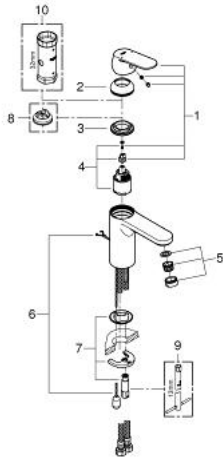

23 326 000 **EUROSMART COSMOPOLITAN SINGLE-LEVER BASIN MIXER 1/2"**  
**M-SIZE**

**PRODUCT DESCRIPTION**

- Colour: chrome
- single hole installation
- metal lever
- GROHE SilkMove 35 mm ceramic cartridge
- GROHE LongLife finish
- GROHE EcoJoy - Less water, perfect flow
- maximum flow rate (at 3 bar): 5 l/min
- GROHE FastFixation rapid installation system
- retractable chain
- flexible connection hoses
- optional temperature limiter ref. no. 46 375

23 326 000 **EUROSMART COSMOPOLITAN SINGLE-LEVER BASIN MIXER 1/2"**  
**M-SIZE**

**SPARE PARTS**, september 2012 – now

- 1: Lever (Spare part-nr. 46681000)
- 2: Cap (Spare part-nr. 46492000)
- 3: Screw coupling (Spare part-nr. 46460000)
- 4: Cartridge (Spare part-nr. 46374000)
- 5: Mousseur (Spare part-nr. 48159000)
- 6: Chain (Spare part-nr. 06815000)
- 7: Shank mounting kit (Spare part-nr. 46671000)
- 8: Temperature limiter (Spare part-nr. 46375000)\*
- 9: Mounting wrench (Spare part-nr. 19017000)\*
- 10: Socket spanner (Spare part-nr. 19332000)\*