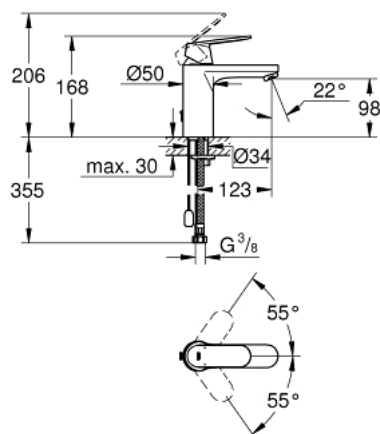

23 326 000 **EUROSMART COSMOPOLITAN SINGLE-LEVER BASIN MIXER 1/2"**  
**M-SIZE**

**PRODUCT DESCRIPTION**

- Colour: chrome
- single hole installation
- metal lever
- GROHE SilkMove 35 mm ceramic cartridge
- GROHE LongLife finish
- GROHE EcoJoy - Less water, perfect flow
- maximum flow rate (at 3 bar): 5 l/min
- GROHE FastFixation rapid installation system
- retractable chain
- flexible connection hoses
- optional temperature limiter ref. no. 46 375

23 326 000 **EUROSMART COSMOPOLITAN SINGLE-LEVER BASIN MIXER 1/2"**  
**M-SIZE**

**SPARE PARTS**, september 2012 – now

- 1: Lever (Spare part-nr. 46681000)
- 2: Cap (Spare part-nr. 46492000)
- 3: Screw coupling (Spare part-nr. 46460000)
- 4: Cartridge (Spare part-nr. 46374000)
- 5: Mousseur (Spare part-nr. 48159000)
- 6: Chain (Spare part-nr. 06815000)
- 7: Shank mounting kit (Spare part-nr. 46671000)
- 8: Temperature limiter (Spare part-nr. 46375000)\*
- 9: Mounting wrench (Spare part-nr. 19017000)\*
- 10: Socket spanner (Spare part-nr. 19332000)\*