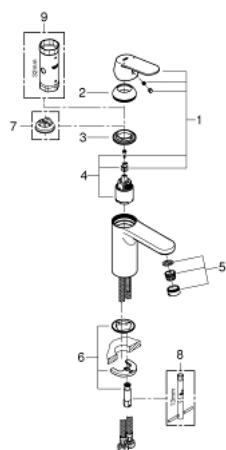

23 327 000 **EUROSMART COSMOPOLITAN SINGLE-LEVER BASIN MIXER 1/2"**  
**M-SIZE**

**PRODUCT DESCRIPTION**

- Colour: chrome
- single hole installation
- metal lever
- GROHE SilkMove 35 mm ceramic cartridge
- adjustable flow rate limiter
- GROHE LongLife finish
- GROHE EcoJoy - Less water, perfect flow
- maximum flow rate (at 3 bar): 5 l/min
- GROHE FastFixation rapid installation system
- smooth body
- flexible connection hoses
- min. recommended pressure 1.0 bar
- optional temperature limiter ref. no. 46 375

23 327 000 **EUROSMART COSMOPOLITAN SINGLE-LEVER BASIN MIXER 1/2"**  
**M-SIZE**

**SPARE PARTS**, september 2012 – now

- 1: Lever (Spare part-nr. 46681000)
- 2: Cap (Spare part-nr. 46492000)
- 3: Screw coupling (Spare part-nr. 46460000)
- 4: Cartridge (Spare part-nr. 46374000)
- 5: Mousseur (Spare part-nr. 48159000)
- 6: Shank mounting kit (Spare part-nr. 46671000)
- 7: Temperature limiter (Spare part-nr. 46375000)\*
- 8: Mounting wrench (Spare part-nr. 19017000)\*
- 9: Socket spanner (Spare part-nr. 19332000)\*