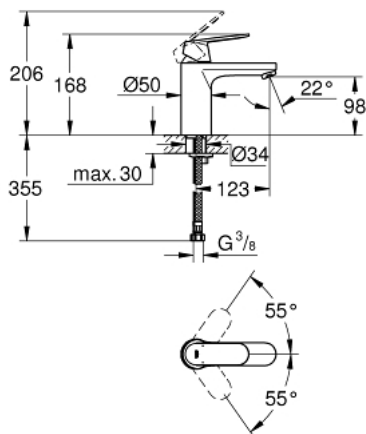

23 327 000 **EUROSMART COSMOPOLITAN SINGLE-LEVER BASIN MIXER 1/2"**  
**M-SIZE**

**PRODUCT DESCRIPTION**

- Colour: chrome
- single hole installation
- metal lever
- GROHE SilkMove 35 mm ceramic cartridge
- adjustable flow rate limiter
- GROHE LongLife finish
- GROHE EcoJoy - Less water, perfect flow
- maximum flow rate (at 3 bar): 5 l/min
- GROHE FastFixation rapid installation system
- smooth body
- flexible connection hoses
- min. recommended pressure 1.0 bar
- optional temperature limiter ref. no. 46 375

23 327 000 **EUROSMART COSMOPOLITAN SINGLE-LEVER BASIN MIXER 1/2"**  
**M-SIZE**

**SPARE PARTS**, september 2012 – now

- 1: Lever (Spare part-nr. 46681000)
- 2: Cap (Spare part-nr. 46492000)
- 3: Screw coupling (Spare part-nr. 46460000)
- 4: Cartridge (Spare part-nr. 46374000)
- 5: Mousseur (Spare part-nr. 48159000)
- 6: Shank mounting kit (Spare part-nr. 46671000)
- 7: Temperature limiter (Spare part-nr. 46375000)\*
- 8: Mounting wrench (Spare part-nr. 19017000)\*
- 9: Socket spanner (Spare part-nr. 19332000)\*