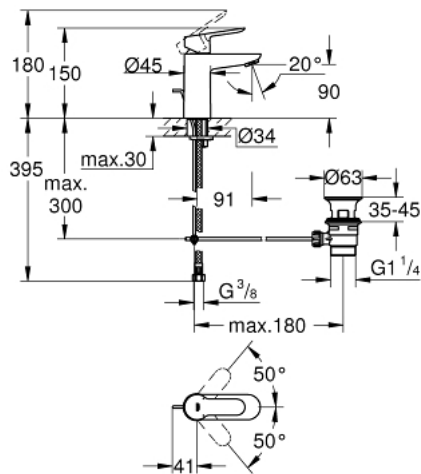

23 328 000 **BAUEDGE SINGLE-LEVER BASIN MIXER 1/2"**  
**S-SIZE**

**PRODUCT DESCRIPTION**

- Colour: chrome
- single hole installation
- metal lever
- GROHE SmoothControl 28 mm ceramic cartridge
- GROHE LongLife finish
- GROHE EcoJoy - Less water, perfect flow
- maximum flow rate (at 3 bar): 5 l/min
- rapid installation system
- plastic pop-up waste set 1 1/4"
- flexible connection hoses

23 328 000 **BAUEDGE SINGLE-LEVER BASIN MIXER 1/2"**  
**S-SIZE**

**SPARE PARTS**, september 2012 – now

- 1: Lever (Spare part-nr. 46697000)
- 2: Cartridge (Spare part-nr. 46580000)
- 3: Pop-up rod (Spare part-nr. 46739000)
- 4: Mousseur (Spare part-nr. 48159000)
- 5: Shank mounting kit (Spare part-nr. 46249000)
- 6: Waste set 1 1/4" (Spare part-nr. 28910000)
- 6.1: Plug (Spare part-nr. 07182000)
- 6.2: Eccentric rod (Spare part-nr. 07052000)
- 7: Mounting wrench (Spare part-nr. 19017000)\*
- 8: Eccentric rod (Spare part-nr. 07341000)\*