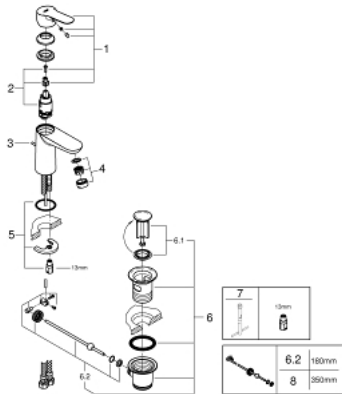

23 328 000 **BAUEDGE SINGLE-LEVER BASIN MIXER 1/2"**  
**S-SIZE**

**PRODUCT DESCRIPTION**

- Colour: chrome
- single hole installation
- metal lever
- GROHE SmoothControl 28 mm ceramic cartridge
- GROHE LongLife finish
- GROHE EcoJoy - Less water, perfect flow
- maximum flow rate (at 3 bar): 5 l/min
- rapid installation system
- plastic pop-up waste set 1 1/4"
- flexible connection hoses

23 328 000 **BAUEDGE SINGLE-LEVER BASIN MIXER 1/2"**  
**S-SIZE**

**SPARE PARTS**, september 2012 – now

- 1: Lever (Spare part-nr. 46697000)
- 2: Cartridge (Spare part-nr. 46580000)
- 3: Pop-up rod (Spare part-nr. 46739000)
- 4: Mousseur (Spare part-nr. 48159000)
- 5: Shank mounting kit (Spare part-nr. 46249000)
- 6: Waste set 1 1/4" (Spare part-nr. 28910000)
- 6.1: Plug (Spare part-nr. 07182000)
- 6.2: Eccentric rod (Spare part-nr. 07052000)
- 7: Mounting wrench (Spare part-nr. 19017000)\*
- 8: Eccentric rod (Spare part-nr. 07341000)\*