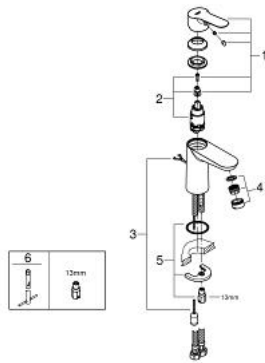

23 329 000 **BAUEDGE SINGLE-LEVER BASIN MIXER 1/2"**
S-SIZE

PRODUCT DESCRIPTION

- Colour: chrome
- single hole installation
- metal lever
- GROHE SmoothControl 28 mm ceramic cartridge
- GROHE LongLife finish
- GROHE EcoJoy - Less water, perfect flow
- maximum flow rate (at 3 bar): 5 l/min
- rapid installation system
- retractable chain
- flexible connection hoses

23 329 000 **BAUEDGE SINGLE-LEVER BASIN MIXER 1/2"**
S-SIZE

SPARE PARTS, september 2012 – now

- 1: Lever (Spare part-nr. 46697000)
- 2: Cartridge (Spare part-nr. 46580000)
- 3: Chain (Spare part-nr. 06815000)
- 3.1: Chain support (Spare part-nr. 0116100M)
- 4: Mousseur (Spare part-nr. 48159000)
- 5: Shank mounting kit (Spare part-nr. 46249000)
- 6: Mounting wrench (Spare part-nr. 19017000)*