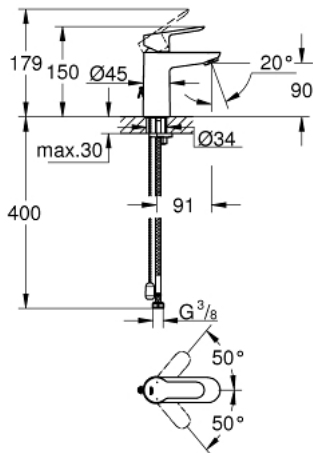

23 329 000 **BAUEDGE SINGLE-LEVER BASIN MIXER 1/2"**
S-SIZE

PRODUCT DESCRIPTION

- Colour: chrome
- single hole installation
- metal lever
- GROHE SmoothControl 28 mm ceramic cartridge
- GROHE LongLife finish
- GROHE EcoJoy - Less water, perfect flow
- maximum flow rate (at 3 bar): 5 l/min
- rapid installation system
- retractable chain
- flexible connection hoses

23 329 000 **BAUEDGE SINGLE-LEVER BASIN MIXER 1/2"**
S-SIZE

SPARE PARTS, september 2012 – now

- 1: Lever (Spare part-nr. 46697000)
- 2: Cartridge (Spare part-nr. 46580000)
- 3: Chain (Spare part-nr. 06815000)
- 3.1: Chain support (Spare part-nr. 0116100M)
- 4: Mousseur (Spare part-nr. 48159000)
- 5: Shank mounting kit (Spare part-nr. 46249000)
- 6: Mounting wrench (Spare part-nr. 19017000)*