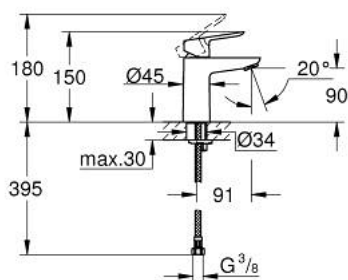

23 330 000 **BAUEDGE SINGLE-LEVER BASIN MIXER 1/2"**  
**S-SIZE**

**PRODUCT DESCRIPTION**

- Colour: chrome
- single hole installation
- metal lever
- GROHE SmoothControl 28 mm ceramic cartridge
- GROHE LongLife finish
- GROHE EcoJoy - Less water, perfect flow
- maximum flow rate (at 3 bar): 5 l/min
- rapid installation system
- smooth body
- flexible connection hoses

23 330 000 **BAUEDGE SINGLE-LEVER BASIN MIXER 1/2"**  
**S-SIZE**

**SPARE PARTS**, julij 2016 – now

- 1: Lever (Spare part-nr. 46697000)
  - 2: Fitting ring (Spare part-nr. 46715000)
  - 3: Cartridge (Spare part-nr. 46580000)
  - 4: Mousseur (Spare part-nr. 48159000)
  - 5: Shank mounting kit (Spare part-nr. 46249000)
  - 6: Mounting wrench (Spare part-nr. 19017000)\*
- \* Optional accessories