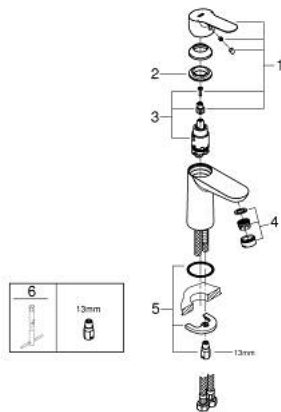

23 330 000 **BAUEDGE SINGLE-LEVER BASIN MIXER 1/2"**  
**S-SIZE**

**PRODUCT DESCRIPTION**

- Colour: chrome
- single hole installation
- metal lever
- GROHE SmoothControl 28 mm ceramic cartridge
- GROHE LongLife finish
- GROHE EcoJoy - Less water, perfect flow
- maximum flow rate (at 3 bar): 5 l/min
- rapid installation system
- smooth body
- flexible connection hoses

23 330 000 **BAUEDGE SINGLE-LEVER BASIN MIXER 1/2"**  
**S-SIZE**

**SPARE PARTS**, julij 2016 – now

- 1: Lever (Spare part-nr. 46697000)
  - 2: Fitting ring (Spare part-nr. 46715000)
  - 3: Cartridge (Spare part-nr. 46580000)
  - 4: Mousseur (Spare part-nr. 48159000)
  - 5: Shank mounting kit (Spare part-nr. 46249000)
  - 6: Mounting wrench (Spare part-nr. 19017000)\*
- \* Optional accessories