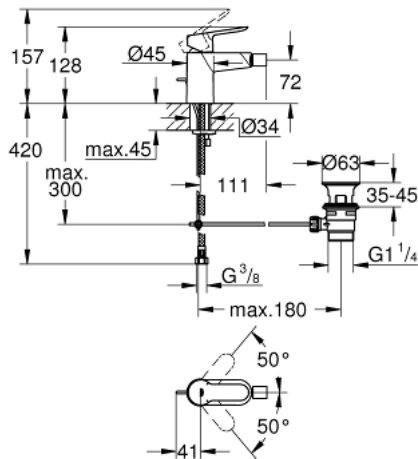

## 23 331 000 BAUEDGE SINGLE-LEVER BIDET MIXER 1/2"

### PRODUCT DESCRIPTION

- Colour: chrome
- single hole installation
- metal lever
- GROHE SmoothControl 28 mm ceramic cartridge
- GROHE LongLife finish
- GROHE EcoJoy - Less water, perfect flow
- maximum flow rate (at 3 bar): 5 l/min
- rapid installation system
- with ball joint
- pop-up waste set 1 1/4"
- flexible connection hoses

### SPARE PARTS, september 2012 – now

- 1: Lever (Spare part-nr. 46697000)
- 2: Cartridge (Spare part-nr. 46580000)
- 3: Pop-up rod (Spare part-nr. 46739000)
- 4: Mousseur (Spare part-nr. 13998000)
- 5: Shank mounting kit (Spare part-nr. 46249000)
- 6: Waste set 1 1/4" (Spare part-nr. 28910000)
- 6.1: Plug (Spare part-nr. 07182000)
- 6.2: Eccentric rod (Spare part-nr. 07052000)
- 7: Mounting wrench (Spare part-nr. 19017000)\*
- 8: Eccentric rod (Spare part-nr. 07341000)\*