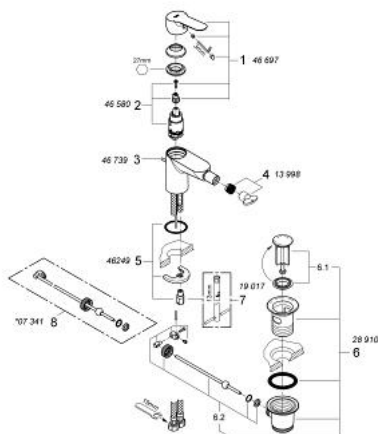

## 23 331 000 BAUEDGE SINGLE-LEVER BIDET MIXER 1/2"

### PRODUCT DESCRIPTION

- Colour: chrome
- single hole installation
- metal lever
- GROHE SmoothControl 28 mm ceramic cartridge
- GROHE LongLife finish
- GROHE EcoJoy - Less water, perfect flow
- maximum flow rate (at 3 bar): 5 l/min
- rapid installation system
- with ball joint
- pop-up waste set 1 1/4"
- flexible connection hoses

### SPARE PARTS, september 2012 – now

- 1: Lever (Spare part-nr. 46697000)
- 2: Cartridge (Spare part-nr. 46580000)
- 3: Pop-up rod (Spare part-nr. 46739000)
- 4: Mousseur (Spare part-nr. 13998000)
- 5: Shank mounting kit (Spare part-nr. 46249000)
- 6: Waste set 1 1/4" (Spare part-nr. 28910000)
- 6.1: Plug (Spare part-nr. 07182000)
- 6.2: Eccentric rod (Spare part-nr. 07052000)
- 7: Mounting wrench (Spare part-nr. 19017000)\*
- 8: Eccentric rod (Spare part-nr. 07341000)\*