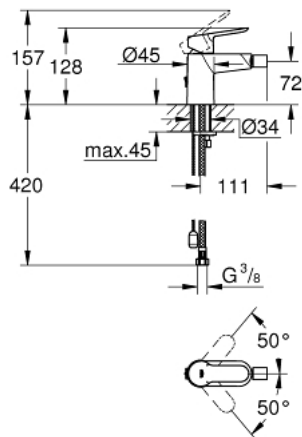

23 332 000 BAUEDGE SINGLE-LEVER BIDET MIXER 1/2"

PRODUCT DESCRIPTION

- Colour: chrome
- single hole installation
- metal lever
- GROHE SmoothControl 28 mm ceramic cartridge
- GROHE LongLife finish
- GROHE EcoJoy - Less water, perfect flow
- maximum flow rate (at 3 bar): 5 l/min
- rapid installation system
- with ball joint
- retractable chain
- flexible connection hoses

23 332 000 BAUEDGE SINGLE-LEVER BIDET MIXER 1/2"

SPARE PARTS, september 2012 – now

- 1: Lever (Spare part-nr. 46697000)
 - 2: Cartridge (Spare part-nr. 46580000)
 - 3: Chain (Spare part-nr. 06815000)
 - 3.1: Chain support (Spare part-nr. 0116100M)
 - 4: Mousseur (Spare part-nr. 13998000)
 - 5: Shank mounting kit (Spare part-nr. 46249000)
 - 6: Mounting wrench (Spare part-nr. 19017000)*
- * Optional accessories