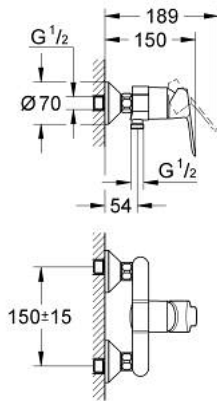

23 333 000 BAUEDGE SINGLE-LEVER SHOWER MIXER 1/2"

PRODUCT DESCRIPTION

- Colour: chrome
- wall mounted
- metal lever
- GROHE SmoothControl 46 mm ceramic cartridge
- GROHE LongLife finish
- adjustable flow rate limiter
- shower bottom outlet 1/2" with integrated non return valve
- S-unions
- metal wall escutcheon
- protected against backflow
- optional temperature limiter ref. no. 46 375

23 333 000 BAUEDGE SINGLE-LEVER SHOWER MIXER 1/2"

SPARE PARTS, september 2012 – now

- 1: Lever (Spare part-nr. 46698000)
- 2: Cap (Spare part-nr. 46584000)
- 3: Cartridge (Spare part-nr. 46048000)
- 4: S-union (Spare part-nr. 12075000)
- 4.1: Seal (Spare part-nr. 0138600M)
- 4.2: Escutcheon (Spare part-nr. 0221000M)
- 5: Screw connection 1/2" (Spare part-nr. 45044000)
- 6: Non-return valve (Spare part-nr. 08565000)
- 7: Extension 3/4", 20 mm (Spare part-nr. 0713000M)*
- 8: Special spanner (Spare part-nr. 19377000)*
- 9: Temperature limiter (Spare part-nr. 46375000)*