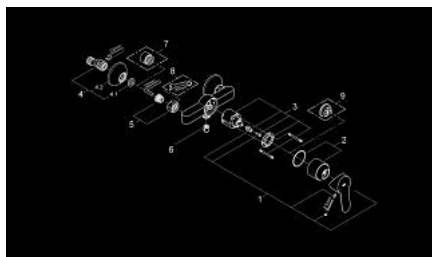

23 333 000 BAUEDGE SINGLE-LEVER SHOWER MIXER 1/2"

PRODUCT DESCRIPTION

- Colour: chrome
- wall mounted
- metal lever
- GROHE SmoothControl 46 mm ceramic cartridge
- GROHE LongLife finish
- adjustable flow rate limiter
- shower bottom outlet 1/2" with integrated non return valve
- S-unions
- metal wall escutcheon
- protected against backflow
- optional temperature limiter ref. no. 46 375

23 333 000 BAUEDGE SINGLE-LEVER SHOWER MIXER 1/2"

SPARE PARTS, september 2012 – now

- 1: Lever (Spare part-nr. 46698000)
- 2: Cap (Spare part-nr. 46584000)
- 3: Cartridge (Spare part-nr. 46048000)
- 4: S-union (Spare part-nr. 12075000)
- 4.1: Seal (Spare part-nr. 0138600M)
- 4.2: Escutcheon (Spare part-nr. 0221000M)
- 5: Screw connection 1/2" (Spare part-nr. 45044000)
- 6: Non-return valve (Spare part-nr. 08565000)
- 7: Extension 3/4", 20 mm (Spare part-nr. 0713000M)*
- 8: Special spanner (Spare part-nr. 19377000)*
- 9: Temperature limiter (Spare part-nr. 46375000)*