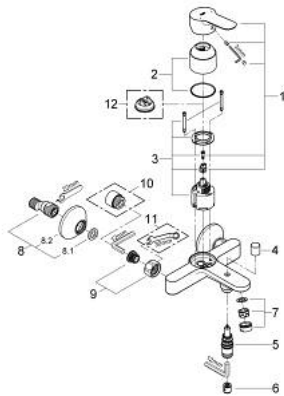

## 23 334 000 BAUEDGE SINGLE-LEVER BATH MIXER 1/2"

### PRODUCT DESCRIPTION

- Colour: chrome
- wall mounted
- metal lever
- GROHE SmoothControl 46 mm ceramic cartridge
- GROHE LongLife finish
- adjustable flow rate limiter
- automatic diverter: bath/shower
- spout with mousseur
- shower bottom outlet 1/2" with integrated non return valve
- S-unions
- metal wall escutcheon
- protected against backflow
- optional temperature limiter ref. no. 46 375

### SPARE PARTS, september 2012 – now

- 1: Lever (Spare part-nr. 46698000)
  - 2: Cap (Spare part-nr. 46584000)
  - 3: Cartridge (Spare part-nr. 46048000)
  - 4: Diverter knob (Spare part-nr. 64309000)
  - 5: Diverter (Spare part-nr. 65655000)
  - 6: Non-return valve (Spare part-nr. 08565000)
  - 7: Mousseur (Spare part-nr. 13952000)
  - 8: S-union (Spare part-nr. 12075000)
  - 8.1: Seal (Spare part-nr. 0138600M)
  - 8.2: Escutcheon (Spare part-nr. 0221000M)
  - 9: Screw connection 1/2" (Spare part-nr. 45044000)
  - 10: Extension 3/4", 20 mm (Spare part-nr. 0713000M)\*
  - 11: Special spanner (Spare part-nr. 19377000)\*
  - 12: Temperature limiter (Spare part-nr. 46375000)\*
- \* Optional accessories