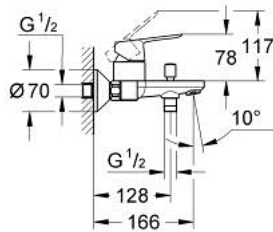

## 23 334 000 BAUEDGE SINGLE-LEVER BATH MIXER 1/2"

### PRODUCT DESCRIPTION

- Colour: chrome
- wall mounted
- metal lever
- GROHE SmoothControl 46 mm ceramic cartridge
- GROHE LongLife finish
- adjustable flow rate limiter
- automatic diverter: bath/shower
- spout with mousseur
- shower bottom outlet 1/2" with integrated non return valve
- S-unions
- metal wall escutcheon
- protected against backflow
- optional temperature limiter ref. no. 46 375

### SPARE PARTS, september 2012 – now

- 1: Lever (Spare part-nr. 46698000)
  - 2: Cap (Spare part-nr. 46584000)
  - 3: Cartridge (Spare part-nr. 46048000)
  - 4: Diverter knob (Spare part-nr. 64309000)
  - 5: Diverter (Spare part-nr. 65655000)
  - 6: Non-return valve (Spare part-nr. 08565000)
  - 7: Mousseur (Spare part-nr. 13952000)
  - 8: S-union (Spare part-nr. 12075000)
  - 8.1: Seal (Spare part-nr. 0138600M)
  - 8.2: Escutcheon (Spare part-nr. 0221000M)
  - 9: Screw connection 1/2" (Spare part-nr. 45044000)
  - 10: Extension 3/4", 20 mm (Spare part-nr. 0713000M)\*
  - 11: Special spanner (Spare part-nr. 19377000)\*
  - 12: Temperature limiter (Spare part-nr. 46375000)\*
- \* Optional accessories