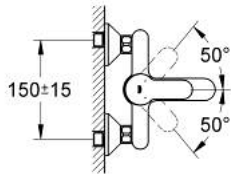

## 23 334 000 BAUEDGE SINGLE-LEVER BATH MIXER 1/2"

### PRODUCT DESCRIPTION

- Colour: chrome
- wall mounted
- metal lever
- GROHE SmoothControl 46 mm ceramic cartridge
- GROHE LongLife finish
- adjustable flow rate limiter
- automatic diverter: bath/shower
- spout with mousseur
- shower bottom outlet 1/2" with integrated non return valve
- S-unions
- metal wall escutcheon
- protected against backflow
- optional temperature limiter ref. no. 46 375

### SPARE PARTS, september 2012 – now

- 1: Lever (Spare part-nr. 46698000)
  - 2: Cap (Spare part-nr. 46584000)
  - 3: Cartridge (Spare part-nr. 46048000)
  - 4: Diverter knob (Spare part-nr. 64309000)
  - 5: Diverter (Spare part-nr. 65655000)
  - 6: Non-return valve (Spare part-nr. 08565000)
  - 7: Mousseur (Spare part-nr. 13952000)
  - 8: S-union (Spare part-nr. 12075000)
  - 8.1: Seal (Spare part-nr. 0138600M)
  - 8.2: Escutcheon (Spare part-nr. 0221000M)
  - 9: Screw connection 1/2" (Spare part-nr. 45044000)
  - 10: Extension 3/4", 20 mm (Spare part-nr. 0713000M)\*
  - 11: Special spanner (Spare part-nr. 19377000)\*
  - 12: Temperature limiter (Spare part-nr. 46375000)\*
- \* Optional accessories