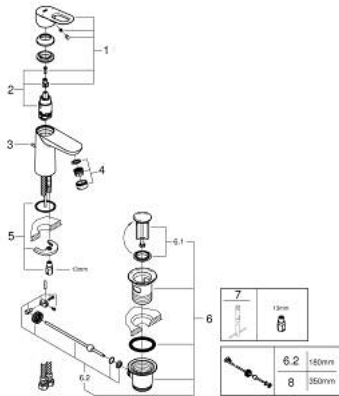

23 335 000 **BAULoop SINGLE-LEVER BASIN MIXER 1/2"**  
**S-SIZE**

**PRODUCT DESCRIPTION**

- Colour: chrome
- single hole installation
- metal lever
- GROHE SmoothControl 28 mm ceramic cartridge
- GROHE LongLife finish
- GROHE EcoJoy - Less water, perfect flow
- maximum flow rate (at 3 bar): 5 l/min
- rapid installation system
- plastic pop-up waste set 1 1/4"
- flexible connection hoses

## 23 335 000 BAULoop SINGLE-LEVER BASIN MIXER 1/2" S-SIZE

### SPARE PARTS, oktober 2012 – now

- 1: Lever (Spare part-nr. 46695000)
- 2: Cartridge (Spare part-nr. 46580000)
- 3: Pop-up rod (Spare part-nr. 46739000)
- 4: Mousseur (Spare part-nr. 48159000)
- 5: Shank mounting kit (Spare part-nr. 46249000)
- 6: Waste set 1 1/4" (Spare part-nr. 28910000)
- 6.1: Plug (Spare part-nr. 07182000)
- 6.2: Eccentric rod (Spare part-nr. 07052000)
- 7: Mounting wrench (Spare part-nr. 19017000)\*
- 8: Eccentric rod (Spare part-nr. 07341000)\*