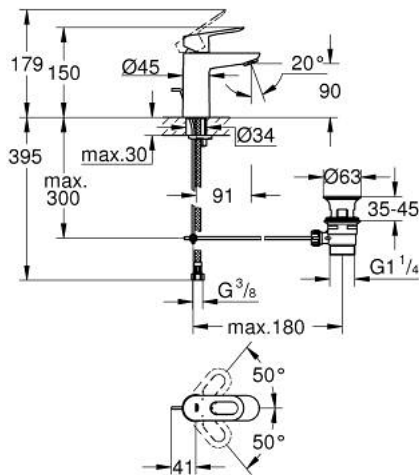

23 335 000 **BAULoop SINGLE-LEVER BASIN MIXER 1/2"**  
**S-SIZE**

**PRODUCT DESCRIPTION**

- Colour: chrome
- single hole installation
- metal lever
- GROHE SmoothControl 28 mm ceramic cartridge
- GROHE LongLife finish
- GROHE EcoJoy - Less water, perfect flow
- maximum flow rate (at 3 bar): 5 l/min
- rapid installation system
- plastic pop-up waste set 1 1/4"
- flexible connection hoses

## 23 335 000 BAULoop SINGLE-LEVER BASIN MIXER 1/2" S-SIZE

### SPARE PARTS, oktober 2012 – now

- 1: Lever (Spare part-nr. 46695000)
- 2: Cartridge (Spare part-nr. 46580000)
- 3: Pop-up rod (Spare part-nr. 46739000)
- 4: Mousseur (Spare part-nr. 48159000)
- 5: Shank mounting kit (Spare part-nr. 46249000)
- 6: Waste set 1 1/4" (Spare part-nr. 28910000)
- 6.1: Plug (Spare part-nr. 07182000)
- 6.2: Eccentric rod (Spare part-nr. 07052000)
- 7: Mounting wrench (Spare part-nr. 19017000)\*
- 8: Eccentric rod (Spare part-nr. 07341000)\*