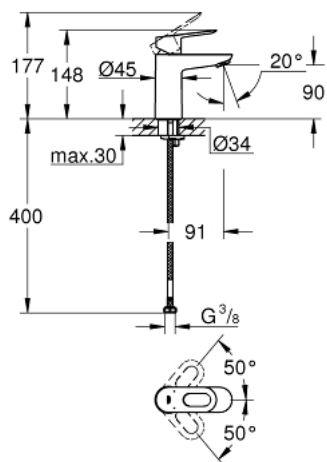

23 337 000 **BAULoop SINGLE-LEVER BASIN MIXER 1/2"**
S-SIZE

PRODUCT DESCRIPTION

- Colour: chrome
- single hole installation
- metal lever
- GROHE SmoothControl 28 mm ceramic cartridge
- GROHE LongLife finish
- GROHE EcoJoy - Less water, perfect flow
- maximum flow rate (at 3 bar): 5 l/min
- rapid installation system
- smooth body
- flexible connection hoses

23 337 000 **BAULoop SINGLE-LEVER BASIN MIXER 1/2"**
S-SIZE

SPARE PARTS, julij 2016 – now

- 1: Lever (Spare part-nr. 46695000)
 - 2: Fitting ring (Spare part-nr. 46715000)
 - 3: Cartridge (Spare part-nr. 46580000)
 - 4: Mousseur (Spare part-nr. 48159000)
 - 5: Shank mounting kit (Spare part-nr. 46249000)
 - 6: Mounting wrench (Spare part-nr. 19017000)*
- * Optional accessories