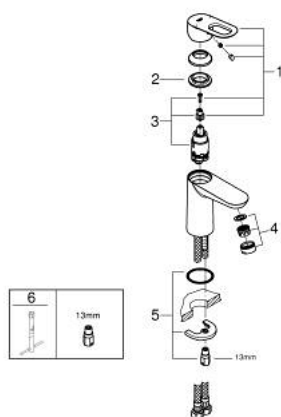

23 337 000 **BAULoop SINGLE-LEVER BASIN MIXER 1/2"**
S-SIZE

PRODUCT DESCRIPTION

- Colour: chrome
- single hole installation
- metal lever
- GROHE SmoothControl 28 mm ceramic cartridge
- GROHE LongLife finish
- GROHE EcoJoy - Less water, perfect flow
- maximum flow rate (at 3 bar): 5 l/min
- rapid installation system
- smooth body
- flexible connection hoses

23 337 000 **BAULoop SINGLE-LEVER BASIN MIXER 1/2"**
S-SIZE

SPARE PARTS, julij 2016 – now

- 1: Lever (Spare part-nr. 46695000)
 - 2: Fitting ring (Spare part-nr. 46715000)
 - 3: Cartridge (Spare part-nr. 46580000)
 - 4: Mousseur (Spare part-nr. 48159000)
 - 5: Shank mounting kit (Spare part-nr. 46249000)
 - 6: Mounting wrench (Spare part-nr. 19017000)*
- * Optional accessories