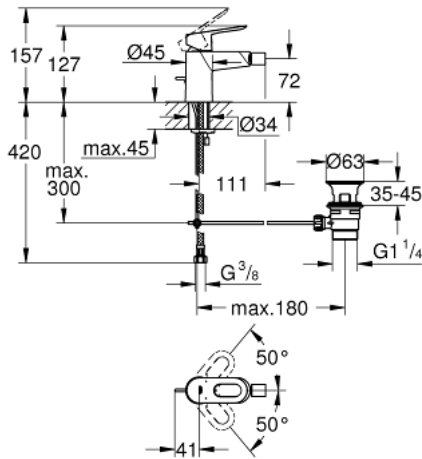

23 338 000 BAULOOP SINGLE-LEVER BIDET MIXER 1/2"

PRODUCT DESCRIPTION

- Colour: chrome
- single hole installation
- metal lever
- GROHE SmoothControl 28 mm ceramic cartridge
- GROHE LongLife finish
- GROHE EcoJoy - Less water, perfect flow
- maximum flow rate (at 3 bar): 5 l/min
- rapid installation system
- with ball joint
- pop-up waste set 1 1/4"
- flexible connection hoses

23 338 000 BAULoop SINGLE-LEVER BIDET MIXER 1/2"

SPARE PARTS, september 2012 – now

- 1: Lever (Spare part-nr. 46695000)
- 2: Cartridge (Spare part-nr. 46580000)
- 3: Pop-up rod (Spare part-nr. 46739000)
- 4: Mousseur (Spare part-nr. 13998000)
- 5: Shank mounting kit (Spare part-nr. 46249000)
- 6: Waste set 1 1/4" (Spare part-nr. 28910000)
- 6.1: Plug (Spare part-nr. 07182000)
- 6.2: Eccentric rod (Spare part-nr. 07052000)
- 7: Mounting wrench (Spare part-nr. 19017000)*
- 8: Eccentric rod (Spare part-nr. 07341000)*