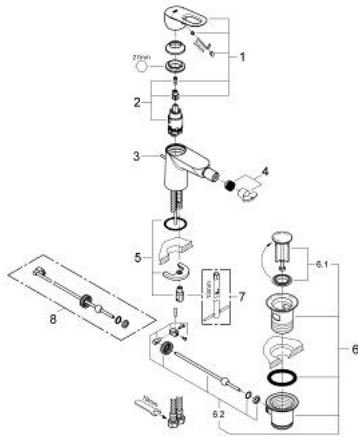

23 338 000 BAULOOP SINGLE-LEVER BIDET MIXER 1/2"

PRODUCT DESCRIPTION

- Colour: chrome
- single hole installation
- metal lever
- GROHE SmoothControl 28 mm ceramic cartridge
- GROHE LongLife finish
- GROHE EcoJoy - Less water, perfect flow
- maximum flow rate (at 3 bar): 5 l/min
- rapid installation system
- with ball joint
- pop-up waste set 1 1/4"
- flexible connection hoses

23 338 000 BAULoop SINGLE-LEVER BIDET MIXER 1/2"

SPARE PARTS, september 2012 – now

- 1: Lever (Spare part-nr. 46695000)
- 2: Cartridge (Spare part-nr. 46580000)
- 3: Pop-up rod (Spare part-nr. 46739000)
- 4: Mousseur (Spare part-nr. 13998000)
- 5: Shank mounting kit (Spare part-nr. 46249000)
- 6: Waste set 1 1/4" (Spare part-nr. 28910000)
- 6.1: Plug (Spare part-nr. 07182000)
- 6.2: Eccentric rod (Spare part-nr. 07052000)
- 7: Mounting wrench (Spare part-nr. 19017000)*
- 8: Eccentric rod (Spare part-nr. 07341000)*