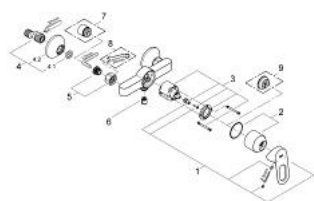

23 340 000 **BAULoop SINGLE-LEVER SHOWER MIXER 1/2"**

PRODUCT DESCRIPTION

- Colour: chrome
- wall mounted
- metal lever
- GROHE SmoothControl 46 mm ceramic cartridge
- GROHE LongLife finish
- adjustable flow rate limiter
- shower bottom outlet 1/2" with integrated non return valve
- S-unions
- metal wall escutcheon
- protected against backflow
- optional temperature limiter ref. no. 46 308

23 340 000 BAULoop SINGLE-LEVER SHOWER MIXER 1/2"

SPARE PARTS, september 2012 – now

- 1: Lever (Spare part-nr. 46696000)
- 2: Cap (Spare part-nr. 46584000)
- 3: Cartridge (Spare part-nr. 46048000)
- 4: S-union (Spare part-nr. 12075000)
- 4.1: Seal (Spare part-nr. 0138600M)
- 4.2: Escutcheon (Spare part-nr. 0221000M)
- 5: Screw connection 1/2" (Spare part-nr. 45044000)
- 6: Non-return valve (Spare part-nr. 08565000)
- 7: Extension 3/4", 20 mm (Spare part-nr. 0713000M)*
- 8: Special spanner (Spare part-nr. 19377000)*
- 9: Temperature limiter (Spare part-nr. 46375000)*