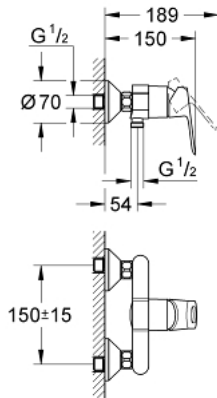

23 340 000 **BAULoop SINGLE-LEVER SHOWER MIXER 1/2"**

PRODUCT DESCRIPTION

- Colour: chrome
- wall mounted
- metal lever
- GROHE SmoothControl 46 mm ceramic cartridge
- GROHE LongLife finish
- adjustable flow rate limiter
- shower bottom outlet 1/2" with integrated non return valve
- S-unions
- metal wall escutcheon
- protected against backflow
- optional temperature limiter ref. no. 46 308

23 340 000 BAULoop SINGLE-LEVER SHOWER MIXER 1/2"

SPARE PARTS, september 2012 – now

- 1: Lever (Spare part-nr. 46696000)
- 2: Cap (Spare part-nr. 46584000)
- 3: Cartridge (Spare part-nr. 46048000)
- 4: S-union (Spare part-nr. 12075000)
- 4.1: Seal (Spare part-nr. 0138600M)
- 4.2: Escutcheon (Spare part-nr. 0221000M)
- 5: Screw connection 1/2" (Spare part-nr. 45044000)
- 6: Non-return valve (Spare part-nr. 08565000)
- 7: Extension 3/4", 20 mm (Spare part-nr. 0713000M)*
- 8: Special spanner (Spare part-nr. 19377000)*
- 9: Temperature limiter (Spare part-nr. 46375000)*