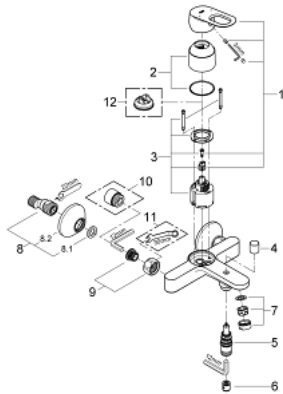

23 341 000 BAULoop SINGLE-LEVER BATH MIXER 1/2"

PRODUCT DESCRIPTION

- Colour: chrome
- wall mounted
- metal lever
- GROHE SmoothControl 46 mm ceramic cartridge
- GROHE LongLife finish
- adjustable flow rate limiter
- automatic diverter: bath/shower
- spout with mousseur
- shower bottom outlet 1/2" with integrated non return valve
- S-unions
- metal wall escutcheon
- protected against backflow
- optional temperature limiter ref. no. 46 308

23 341 000 BAULOOP SINGLE-LEVER BATH MIXER 1/2"

SPARE PARTS, september 2012 – now

- 1: Lever (Spare part-nr. 46696000)
 - 2: Cap (Spare part-nr. 46584000)
 - 3: Cartridge (Spare part-nr. 46048000)
 - 4: Diverter knob (Spare part-nr. 64309000)
 - 5: Diverter (Spare part-nr. 65655000)
 - 6: Non-return valve (Spare part-nr. 08565000)
 - 7: Mousseur (Spare part-nr. 13952000)
 - 8: S-union (Spare part-nr. 12075000)
 - 8.1: Seal (Spare part-nr. 0138600M)
 - 8.2: Escutcheon (Spare part-nr. 0221000M)
 - 9: Screw connection 1/2" (Spare part-nr. 45044000)
 - 10: Extension 3/4", 20 mm (Spare part-nr. 0713000M)*
 - 11: Special spanner (Spare part-nr. 19377000)*
 - 12: Temperature limiter (Spare part-nr. 46375000)*
- * Optional accessories