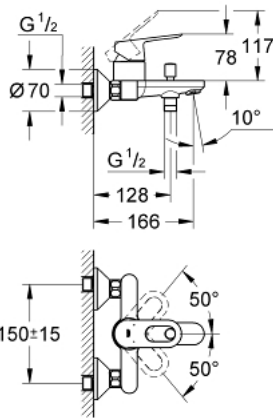

23 341 000 BAULoop SINGLE-LEVER BATH MIXER 1/2"

PRODUCT DESCRIPTION

- Colour: chrome
- wall mounted
- metal lever
- GROHE SmoothControl 46 mm ceramic cartridge
- GROHE LongLife finish
- adjustable flow rate limiter
- automatic diverter: bath/shower
- spout with mousseur
- shower bottom outlet 1/2" with integrated non return valve
- S-unions
- metal wall escutcheon
- protected against backflow
- optional temperature limiter ref. no. 46 308

23 341 000 BAULOOP SINGLE-LEVER BATH MIXER 1/2"

SPARE PARTS, september 2012 – now

- 1: Lever (Spare part-nr. 46696000)
 - 2: Cap (Spare part-nr. 46584000)
 - 3: Cartridge (Spare part-nr. 46048000)
 - 4: Diverter knob (Spare part-nr. 64309000)
 - 5: Diverter (Spare part-nr. 65655000)
 - 6: Non-return valve (Spare part-nr. 08565000)
 - 7: Mousseur (Spare part-nr. 13952000)
 - 8: S-union (Spare part-nr. 12075000)
 - 8.1: Seal (Spare part-nr. 0138600M)
 - 8.2: Escutcheon (Spare part-nr. 0221000M)
 - 9: Screw connection 1/2" (Spare part-nr. 45044000)
 - 10: Extension 3/4", 20 mm (Spare part-nr. 0713000M)*
 - 11: Special spanner (Spare part-nr. 19377000)*
 - 12: Temperature limiter (Spare part-nr. 46375000)*
- * Optional accessories