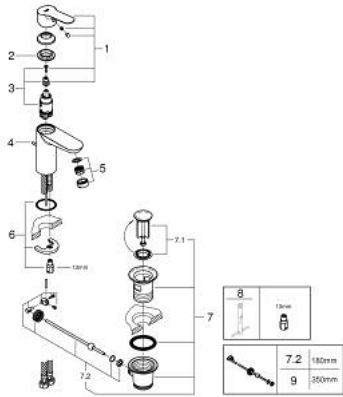

23 342 000 **START EDGE SINGLE-LEVER BASIN MIXER 1/2"**  
**S-SIZE**

**PRODUCT DESCRIPTION**

- Colour: chrome
- single hole installation
- metal lever
- GROHE SmoothControl 28 mm ceramic cartridge
- GROHE LongLife finish
- mousseur 5.7 l/min
- rapid installation system
- pop-up waste set 1 1/4"
- flexible connection hoses

23 342 000 **START EDGE SINGLE-LEVER BASIN MIXER 1/2"**  
**S-SIZE**

**SPARE PARTS**, junij 2016 – now

- 1: Lever (Spare part-nr. 46697000)
  - 2: Fitting ring (Spare part-nr. 46715000)
  - 3: Cartridge (Spare part-nr. 46580000)
  - 4: Pop-up rod (Spare part-nr. 46739000)
  - 5: Mousseur (Spare part-nr. 48159000)
  - 6: Shank mounting kit (Spare part-nr. 46249000)
  - 7: Waste set 1 1/4" (Spare part-nr. 28910000)
  - 7.1: Plug (Spare part-nr. 07182000)
  - 7.2: Eccentric rod (Spare part-nr. 07052000)
  - 8: Mounting wrench (Spare part-nr. 19017000)\*
  - 9: Eccentric rod (Spare part-nr. 07341000)\*
- \* Optional accessories