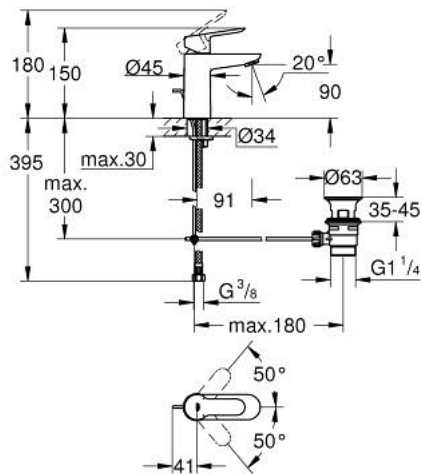

23 342 000 **START EDGE SINGLE-LEVER BASIN MIXER 1/2"**  
**S-SIZE**

**PRODUCT DESCRIPTION**

- Colour: chrome
- single hole installation
- metal lever
- GROHE SmoothControl 28 mm ceramic cartridge
- GROHE LongLife finish
- mousseur 5.7 l/min
- rapid installation system
- pop-up waste set 1 1/4"
- flexible connection hoses

23 342 000 **START EDGE SINGLE-LEVER BASIN MIXER 1/2"**  
**S-SIZE**

**SPARE PARTS**, junij 2016 – now

- 1: Lever (Spare part-nr. 46697000)
  - 2: Fitting ring (Spare part-nr. 46715000)
  - 3: Cartridge (Spare part-nr. 46580000)
  - 4: Pop-up rod (Spare part-nr. 46739000)
  - 5: Mousseur (Spare part-nr. 48159000)
  - 6: Shank mounting kit (Spare part-nr. 46249000)
  - 7: Waste set 1 1/4" (Spare part-nr. 28910000)
  - 7.1: Plug (Spare part-nr. 07182000)
  - 7.2: Eccentric rod (Spare part-nr. 07052000)
  - 8: Mounting wrench (Spare part-nr. 19017000)\*
  - 9: Eccentric rod (Spare part-nr. 07341000)\*
- \* Optional accessories