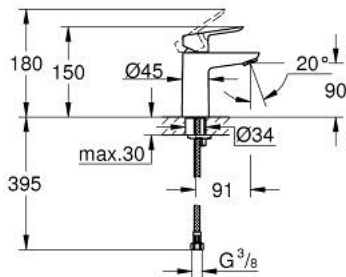

23 344 000 **START EDGE SINGLE-LEVER BASIN MIXER 1/2"**  
**S-SIZE**

**PRODUCT DESCRIPTION**

- Colour: chrome
- single hole installation
- metal lever
- GROHE SmoothControl 28 mm ceramic cartridge
- GROHE LongLife finish
- mousseur 5.7 l/min
- rapid installation system
- smooth body
- flexible connection hoses

23 344 000 **START EDGE SINGLE-LEVER BASIN MIXER 1/2"**  
**S-SIZE**

**SPARE PARTS**, junij 2016 – now

- 1: Lever (Spare part-nr. 46697000)
  - 2: Fitting ring (Spare part-nr. 46715000)
  - 3: Cartridge (Spare part-nr. 46580000)
  - 4: Mousseur (Spare part-nr. 48159000)
  - 5: Shank mounting kit (Spare part-nr. 46249000)
  - 6: Mounting wrench (Spare part-nr. 19017000)\*
- \* Optional accessories