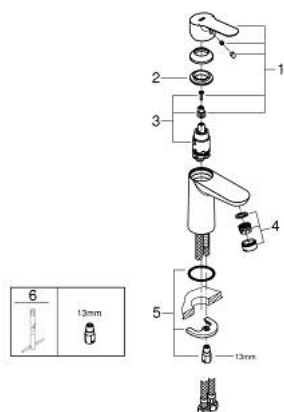

23 344 000 **START EDGE SINGLE-LEVER BASIN MIXER 1/2"**  
**S-SIZE**

**PRODUCT DESCRIPTION**

- Colour: chrome
- single hole installation
- metal lever
- GROHE SmoothControl 28 mm ceramic cartridge
- GROHE LongLife finish
- mousseur 5.7 l/min
- rapid installation system
- smooth body
- flexible connection hoses

23 344 000 **START EDGE SINGLE-LEVER BASIN MIXER 1/2"**  
**S-SIZE**

**SPARE PARTS**, junij 2016 – now

- 1: Lever (Spare part-nr. 46697000)
  - 2: Fitting ring (Spare part-nr. 46715000)
  - 3: Cartridge (Spare part-nr. 46580000)
  - 4: Mousseur (Spare part-nr. 48159000)
  - 5: Shank mounting kit (Spare part-nr. 46249000)
  - 6: Mounting wrench (Spare part-nr. 19017000)\*
- \* Optional accessories