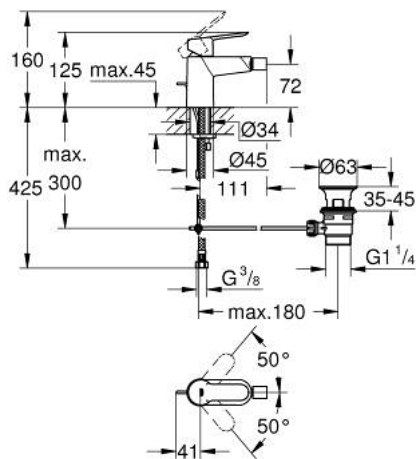

23 345 000 START EDGE SINGLE-LEVER BIDET MIXER 1/2"

PRODUCT DESCRIPTION

- Colour: chrome
- single hole installation
- metal lever
- GROHE SmoothControl 28 mm ceramic cartridge
- GROHE LongLife finish
- mousseur 5.7 l/min
- rapid installation system
- with ball joint
- pop-up waste set 1 1/4"
- flexible connection hoses

23 345 000 START EDGE SINGLE-LEVER BIDET MIXER 1/2"

SPARE PARTS, junij 2016 – now

- 1: Lever (Spare part-nr. 46697000)
- 2: Fitting ring (Spare part-nr. 46715000)
- 3: Cartridge (Spare part-nr. 46580000)
- 4: Pop-up rod (Spare part-nr. 46739000)
- 5: Mousseur (Spare part-nr. 13998000)
- 6: Shank mounting kit (Spare part-nr. 46249000)
- 7: Waste set 1 1/4" (Spare part-nr. 28910000)
- 7.1: Plug (Spare part-nr. 07182000)
- 7.2: Eccentric rod (Spare part-nr. 07052000)
- 8: Mounting wrench (Spare part-nr. 19017000)*
- 9: Eccentric rod (Spare part-nr. 07341000)*