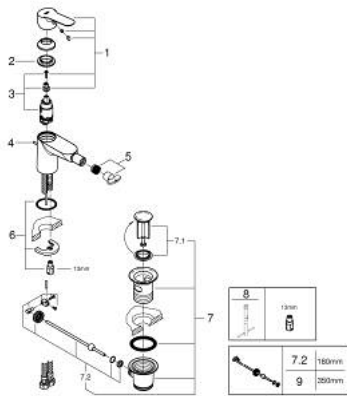

23 345 000 START EDGE SINGLE-LEVER BIDET MIXER 1/2"

PRODUCT DESCRIPTION

- Colour: chrome
- single hole installation
- metal lever
- GROHE SmoothControl 28 mm ceramic cartridge
- GROHE LongLife finish
- mousseur 5.7 l/min
- rapid installation system
- with ball joint
- pop-up waste set 1 1/4"
- flexible connection hoses

23 345 000 START EDGE SINGLE-LEVER BIDET MIXER 1/2"

SPARE PARTS, junij 2016 – now

- 1: Lever (Spare part-nr. 46697000)
- 2: Fitting ring (Spare part-nr. 46715000)
- 3: Cartridge (Spare part-nr. 46580000)
- 4: Pop-up rod (Spare part-nr. 46739000)
- 5: Mousseur (Spare part-nr. 13998000)
- 6: Shank mounting kit (Spare part-nr. 46249000)
- 7: Waste set 1 1/4" (Spare part-nr. 28910000)
- 7.1: Plug (Spare part-nr. 07182000)
- 7.2: Eccentric rod (Spare part-nr. 07052000)
- 8: Mounting wrench (Spare part-nr. 19017000)*
- 9: Eccentric rod (Spare part-nr. 07341000)*