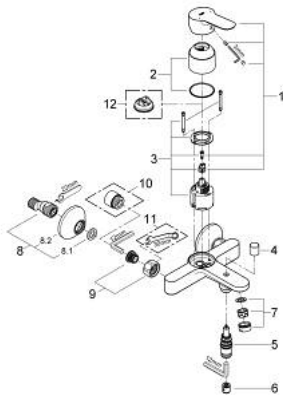

23 348 000 START EDGE SINGLE-LEVER BATH MIXER 1/2"

PRODUCT DESCRIPTION

- Colour: chrome
- wall mounted
- metal lever
- GROHE SmoothControl 46 mm ceramic cartridge
- GROHE LongLife finish
- adjustable flow rate limiter
- automatic diverter: bath/shower
- shower bottom outlet 1/2" with integrated non return valve
- spout with mousseur
- S-unions
- metal wall escutcheon
- protected against backflow
- optional temperature limiter ref. no. 46 308

23 348 000 START EDGE SINGLE-LEVER BATH MIXER 1/2"

SPARE PARTS, september 2012 – now

- 1: Lever (Spare part-nr. 46698000)
 - 2: Cap (Spare part-nr. 46584000)
 - 3: Cartridge (Spare part-nr. 46048000)
 - 4: Diverter knob (Spare part-nr. 64309000)
 - 5: Diverter (Spare part-nr. 65655000)
 - 6: Non-return valve (Spare part-nr. 08565000)
 - 7: Mousseur (Spare part-nr. 13952000)
 - 8: S-union (Spare part-nr. 12075000)
 - 8.1: Seal (Spare part-nr. 0138600M)
 - 8.2: Escutcheon (Spare part-nr. 0221000M)
 - 9: Screw connection 1/2" (Spare part-nr. 45044000)
 - 10: Extension 3/4", 20 mm (Spare part-nr. 0713000M)*
 - 11: Special spanner (Spare part-nr. 19377000)*
 - 12: Temperature limiter (Spare part-nr. 46375000)*
- * Optional accessories