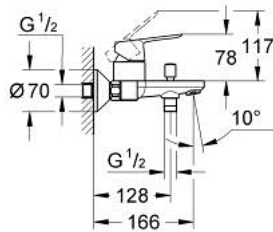

23 348 000 START EDGE SINGLE-LEVER BATH MIXER 1/2"

PRODUCT DESCRIPTION

- Colour: chrome
- wall mounted
- metal lever
- GROHE SmoothControl 46 mm ceramic cartridge
- GROHE LongLife finish
- adjustable flow rate limiter
- automatic diverter: bath/shower
- shower bottom outlet 1/2" with integrated non return valve
- spout with mousseur
- S-unions
- metal wall escutcheon
- protected against backflow
- optional temperature limiter ref. no. 46 308

23 348 000 START EDGE SINGLE-LEVER BATH MIXER 1/2"

SPARE PARTS, september 2012 – now

- 1: Lever (Spare part-nr. 46698000)
 - 2: Cap (Spare part-nr. 46584000)
 - 3: Cartridge (Spare part-nr. 46048000)
 - 4: Diverter knob (Spare part-nr. 64309000)
 - 5: Diverter (Spare part-nr. 65655000)
 - 6: Non-return valve (Spare part-nr. 08565000)
 - 7: Mousseur (Spare part-nr. 13952000)
 - 8: S-union (Spare part-nr. 12075000)
 - 8.1: Seal (Spare part-nr. 0138600M)
 - 8.2: Escutcheon (Spare part-nr. 0221000M)
 - 9: Screw connection 1/2" (Spare part-nr. 45044000)
 - 10: Extension 3/4", 20 mm (Spare part-nr. 0713000M)*
 - 11: Special spanner (Spare part-nr. 19377000)*
 - 12: Temperature limiter (Spare part-nr. 46375000)*
- * Optional accessories