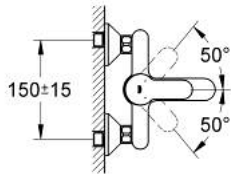

23 348 000 START EDGE SINGLE-LEVER BATH MIXER 1/2"

PRODUCT DESCRIPTION

- Colour: chrome
- wall mounted
- metal lever
- GROHE SmoothControl 46 mm ceramic cartridge
- GROHE LongLife finish
- adjustable flow rate limiter
- automatic diverter: bath/shower
- shower bottom outlet 1/2" with integrated non return valve
- spout with mousseur
- S-unions
- metal wall escutcheon
- protected against backflow
- optional temperature limiter ref. no. 46 308

23 348 000 START EDGE SINGLE-LEVER BATH MIXER 1/2"

SPARE PARTS, september 2012 – now

- 1: Lever (Spare part-nr. 46698000)
 - 2: Cap (Spare part-nr. 46584000)
 - 3: Cartridge (Spare part-nr. 46048000)
 - 4: Diverter knob (Spare part-nr. 64309000)
 - 5: Diverter (Spare part-nr. 65655000)
 - 6: Non-return valve (Spare part-nr. 08565000)
 - 7: Mousseur (Spare part-nr. 13952000)
 - 8: S-union (Spare part-nr. 12075000)
 - 8.1: Seal (Spare part-nr. 0138600M)
 - 8.2: Escutcheon (Spare part-nr. 0221000M)
 - 9: Screw connection 1/2" (Spare part-nr. 45044000)
 - 10: Extension 3/4", 20 mm (Spare part-nr. 0713000M)*
 - 11: Special spanner (Spare part-nr. 19377000)*
 - 12: Temperature limiter (Spare part-nr. 46375000)*
- * Optional accessories