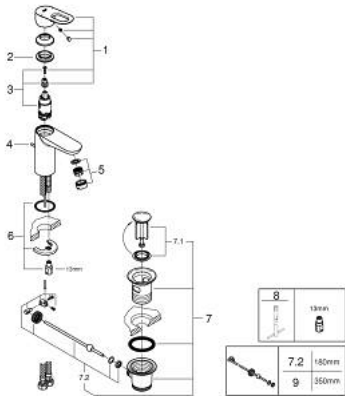

23 349 000 **START LOOP SINGLE-LEVER BASIN MIXER 1/2"**
S-SIZE

PRODUCT DESCRIPTION

- Colour: chrome
- single hole installation
- metal lever
- GROHE SmoothControl 28 mm ceramic cartridge
- GROHE LongLife finish
- mousseur 5.7 l/min
- rapid installation system
- pop-up waste set 1 1/4"
- flexible connection hoses

23 349 000 **START LOOP SINGLE-LEVER BASIN MIXER 1/2"**
S-SIZE

SPARE PARTS, junij 2016 – now

- 1: Lever (Spare part-nr. 46695000)
 - 2: Fitting ring (Spare part-nr. 46715000)
 - 3: Cartridge (Spare part-nr. 46580000)
 - 4: Pop-up rod (Spare part-nr. 46739000)
 - 5: Mousseur (Spare part-nr. 48159000)
 - 6: Shank mounting kit (Spare part-nr. 46249000)
 - 7: Waste set 1 1/4" (Spare part-nr. 28910000)
 - 7.1: Plug (Spare part-nr. 07182000)
 - 7.2: Eccentric rod (Spare part-nr. 07052000)
 - 8: Mounting wrench (Spare part-nr. 19017000)*
 - 9: Eccentric rod (Spare part-nr. 07341000)*
- * Optional accessories