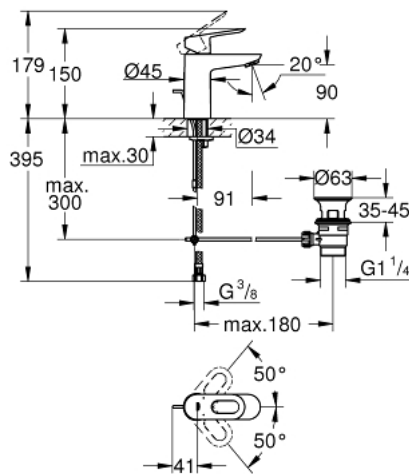

23 349 000 **START LOOP SINGLE-LEVER BASIN MIXER 1/2"**
S-SIZE

PRODUCT DESCRIPTION

- Colour: chrome
- single hole installation
- metal lever
- GROHE SmoothControl 28 mm ceramic cartridge
- GROHE LongLife finish
- mousseur 5.7 l/min
- rapid installation system
- pop-up waste set 1 1/4"
- flexible connection hoses

23 349 000 **START LOOP SINGLE-LEVER BASIN MIXER 1/2"**
S-SIZE

SPARE PARTS, junij 2016 – now

- 1: Lever (Spare part-nr. 46695000)
 - 2: Fitting ring (Spare part-nr. 46715000)
 - 3: Cartridge (Spare part-nr. 46580000)
 - 4: Pop-up rod (Spare part-nr. 46739000)
 - 5: Mousseur (Spare part-nr. 48159000)
 - 6: Shank mounting kit (Spare part-nr. 46249000)
 - 7: Waste set 1 1/4" (Spare part-nr. 28910000)
 - 7.1: Plug (Spare part-nr. 07182000)
 - 7.2: Eccentric rod (Spare part-nr. 07052000)
 - 8: Mounting wrench (Spare part-nr. 19017000)*
 - 9: Eccentric rod (Spare part-nr. 07341000)*
- * Optional accessories