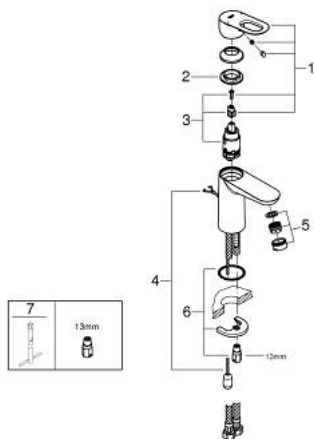

23 350 000 **START LOOP SINGLE-LEVER BASIN MIXER 1/2"**  
**S-SIZE**

**PRODUCT DESCRIPTION**

- Colour: chrome
- single hole installation
- metal lever
- GROHE SmoothControl 28 mm ceramic cartridge
- GROHE LongLife finish
- mousseur 5.7 l/min
- rapid installation system
- retractable chain
- flexible connection hoses

23 350 000 **START LOOP SINGLE-LEVER BASIN MIXER 1/2"**  
**S-SIZE**

**SPARE PARTS**, julij 2016 – now

- 1: Lever (Spare part-nr. 46695000)
- 2: Fitting ring (Spare part-nr. 46715000)
- 3: Cartridge (Spare part-nr. 46580000)
- 4: Chain (Spare part-nr. 06815000)
- 5: Mousseur (Spare part-nr. 48159000)
- 6: Shank mounting kit (Spare part-nr. 46249000)
- 7: Mounting wrench (Spare part-nr. 19017000)\*