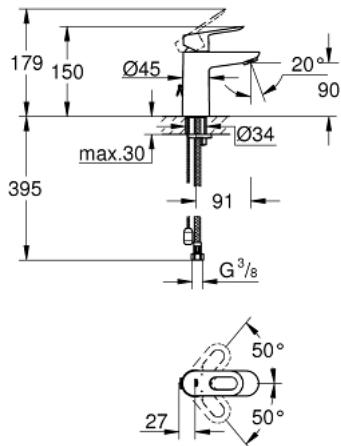

23 350 000 **START LOOP SINGLE-LEVER BASIN MIXER 1/2"**  
**S-SIZE**

**PRODUCT DESCRIPTION**

- Colour: chrome
- single hole installation
- metal lever
- GROHE SmoothControl 28 mm ceramic cartridge
- GROHE LongLife finish
- mousseur 5.7 l/min
- rapid installation system
- retractable chain
- flexible connection hoses

23 350 000 **START LOOP SINGLE-LEVER BASIN MIXER 1/2"**  
**S-SIZE**

**SPARE PARTS**, julij 2016 – now

- 1: Lever (Spare part-nr. 46695000)
- 2: Fitting ring (Spare part-nr. 46715000)
- 3: Cartridge (Spare part-nr. 46580000)
- 4: Chain (Spare part-nr. 06815000)
- 5: Mousseur (Spare part-nr. 48159000)
- 6: Shank mounting kit (Spare part-nr. 46249000)
- 7: Mounting wrench (Spare part-nr. 19017000)\*