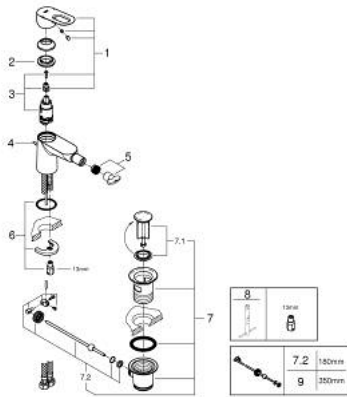

## 23 352 000 START LOOP SINGLE-LEVER BIDET MIXER 1/2" S-SIZE

### PRODUCT DESCRIPTION

- Colour: chrome
- single hole installation
- metal lever
- GROHE SmoothControl 28 mm ceramic cartridge
- GROHE LongLife finish
- mousseur 5.7 l/min
- rapid installation system
- with ball joint
- pop-up waste set 1 1/4"
- flexible connection hoses

### SPARE PARTS, junij 2016 – now

- 1: Lever (Spare part-nr. 46695000)
- 2: Fitting ring (Spare part-nr. 46715000)
- 3: Cartridge (Spare part-nr. 46580000)
- 4: Pop-up rod (Spare part-nr. 46739000)
- 5: Mousseur (Spare part-nr. 13998000)
- 6: Shank mounting kit (Spare part-nr. 46249000)
- 7: Waste set 1 1/4" (Spare part-nr. 28910000)
- 7.1: Plug (Spare part-nr. 07182000)
- 7.2: Eccentric rod (Spare part-nr. 07052000)
- 8: Mounting wrench (Spare part-nr. 19017000)\*
- 9: Eccentric rod (Spare part-nr. 07341000)\*