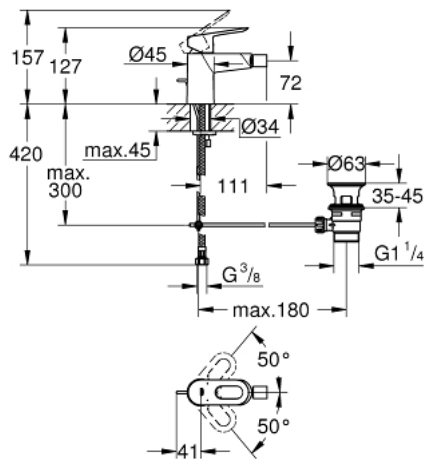

## 23 352 000 START LOOP SINGLE-LEVER BIDET MIXER 1/2" S-SIZE

### PRODUCT DESCRIPTION

- Colour: chrome
- single hole installation
- metal lever
- GROHE SmoothControl 28 mm ceramic cartridge
- GROHE LongLife finish
- mousseur 5.7 l/min
- rapid installation system
- with ball joint
- pop-up waste set 1 1/4"
- flexible connection hoses

### SPARE PARTS, junij 2016 – now

- 1: Lever (Spare part-nr. 46695000)
- 2: Fitting ring (Spare part-nr. 46715000)
- 3: Cartridge (Spare part-nr. 46580000)
- 4: Pop-up rod (Spare part-nr. 46739000)
- 5: Mousseur (Spare part-nr. 13998000)
- 6: Shank mounting kit (Spare part-nr. 46249000)
- 7: Waste set 1 1/4" (Spare part-nr. 28910000)
- 7.1: Plug (Spare part-nr. 07182000)
- 7.2: Eccentric rod (Spare part-nr. 07052000)
- 8: Mounting wrench (Spare part-nr. 19017000)\*
- 9: Eccentric rod (Spare part-nr. 07341000)\*