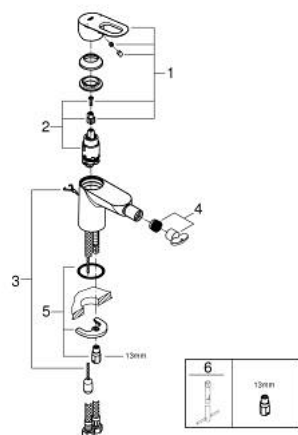

## 23 353 000 STARTLOOP SINGLE-LEVER BIDET MIXER 1/2" S-SIZE

### PRODUCT DESCRIPTION

- Colour: chrome
- single hole installation
- metal lever
- GROHE SmoothControl 28 mm ceramic cartridge
- GROHE LongLife finish
- ball-joint mousseur 5.7 l/min
- retractable chain
- flexible connection hoses
- rapid installation system

### SPARE PARTS, junij 2016 – now

- 1: Lever (Spare part-nr. 46695000)
  - 2: Fitting ring (Spare part-nr. 46715000)
  - 3: Cartridge (Spare part-nr. 46580000)
  - 4: Chain (Spare part-nr. 06815000)
  - 5: Mousseur (Spare part-nr. 13998000)
  - 6: Shank mounting kit (Spare part-nr. 46249000)
  - 7: Mounting wrench (Spare part-nr. 19017000)\*
- \* Optional accessories