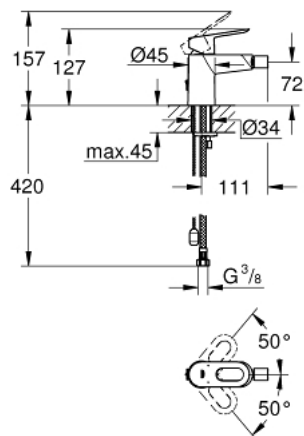

## 23 353 000 STARTLOOP SINGLE-LEVER BIDET MIXER 1/2" S-SIZE

### PRODUCT DESCRIPTION

- Colour: chrome
- single hole installation
- metal lever
- GROHE SmoothControl 28 mm ceramic cartridge
- GROHE LongLife finish
- ball-joint mousseur 5.7 l/min
- retractable chain
- flexible connection hoses
- rapid installation system

### SPARE PARTS, junij 2016 – now

- 1: Lever (Spare part-nr. 46695000)
  - 2: Fitting ring (Spare part-nr. 46715000)
  - 3: Cartridge (Spare part-nr. 46580000)
  - 4: Chain (Spare part-nr. 06815000)
  - 5: Mousseur (Spare part-nr. 13998000)
  - 6: Shank mounting kit (Spare part-nr. 46249000)
  - 7: Mounting wrench (Spare part-nr. 19017000)\*
- \* Optional accessories