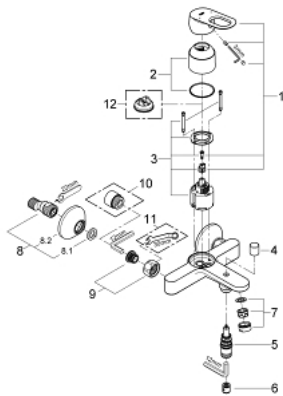

23 355 000 START LOOP SINGLE-LEVER BATH MIXER 1/2"

PRODUCT DESCRIPTION

- Colour: chrome
- wall mounted
- metal lever
- GROHE SmoothControl 46 mm ceramic cartridge
- GROHE LongLife finish
- adjustable flow rate limiter
- automatic diverter: bath/shower
- shower bottom outlet 1/2" with integrated non return valve
- spout with mousseur
- S-unions
- metal wall escutcheon
- optional temperature limiter ref. no. 46 308

23 355 000 **START LOOP SINGLE-LEVER BATH MIXER 1/2"**

SPARE PARTS, september 2012 – now

- 1: Lever (Spare part-nr. 46696000)
 - 2: Cap (Spare part-nr. 46584000)
 - 3: Cartridge (Spare part-nr. 46048000)
 - 4: Diverter knob (Spare part-nr. 64309000)
 - 5: Diverter (Spare part-nr. 65655000)
 - 6: Non-return valve (Spare part-nr. 08565000)
 - 7: Mousseur (Spare part-nr. 13952000)
 - 8: S-union (Spare part-nr. 12075000)
 - 8.1: Seal (Spare part-nr. 0138600M)
 - 8.2: Escutcheon (Spare part-nr. 0221000M)
 - 9: Screw connection 1/2" (Spare part-nr. 45044000)
 - 10: Extension 3/4", 20 mm (Spare part-nr. 0713000M)*
 - 11: Special spanner (Spare part-nr. 19377000)*
 - 12: Temperature limiter (Spare part-nr. 46375000)
- * Optional accessories