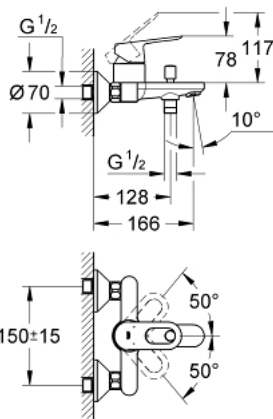

23 355 000 START LOOP SINGLE-LEVER BATH MIXER 1/2"

PRODUCT DESCRIPTION

- Colour: chrome
- wall mounted
- metal lever
- GROHE SmoothControl 46 mm ceramic cartridge
- GROHE LongLife finish
- adjustable flow rate limiter
- automatic diverter: bath/shower
- shower bottom outlet 1/2" with integrated non return valve
- spout with mousseur
- S-unions
- metal wall escutcheon
- optional temperature limiter ref. no. 46 308

23 355 000 **START LOOP SINGLE-LEVER BATH MIXER 1/2"**

SPARE PARTS, september 2012 – now

- 1: Lever (Spare part-nr. 46696000)
 - 2: Cap (Spare part-nr. 46584000)
 - 3: Cartridge (Spare part-nr. 46048000)
 - 4: Diverter knob (Spare part-nr. 64309000)
 - 5: Diverter (Spare part-nr. 65655000)
 - 6: Non-return valve (Spare part-nr. 08565000)
 - 7: Mousseur (Spare part-nr. 13952000)
 - 8: S-union (Spare part-nr. 12075000)
 - 8.1: Seal (Spare part-nr. 0138600M)
 - 8.2: Escutcheon (Spare part-nr. 0221000M)
 - 9: Screw connection 1/2" (Spare part-nr. 45044000)
 - 10: Extension 3/4", 20 mm (Spare part-nr. 0713000M)*
 - 11: Special spanner (Spare part-nr. 19377000)*
 - 12: Temperature limiter (Spare part-nr. 46375000)
- * Optional accessories