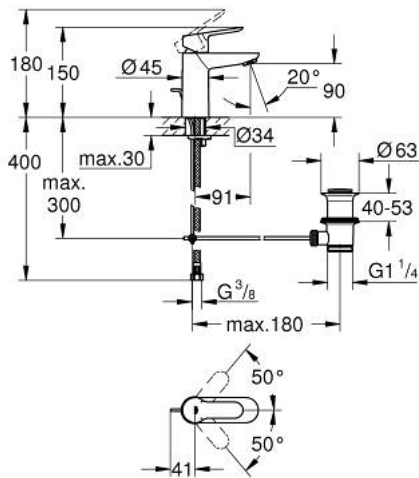

23 356 000 **BAUEDGE SINGLE-LEVER BASIN MIXER 1/2"**  
**S-SIZE**

**PRODUCT DESCRIPTION**

- Colour: chrome
- single hole installation
- metal lever
- GROHE SmoothControl 28 mm ceramic cartridge
- GROHE LongLife finish
- GROHE EcoJoy - Less water, perfect flow
- maximum flow rate (at 3 bar): 5 l/min
- rapid installation system
- metal pop up waste set
- flexible connection hoses

23 356 000 **BAUEDGE SINGLE-LEVER BASIN MIXER 1/2"**  
**S-SIZE**

**SPARE PARTS**, september 2012 – now

- 1: Lever (Spare part-nr. 46697000)
- 2: Cartridge (Spare part-nr. 46580000)
- 3: Pop-up rod (Spare part-nr. 46739000)
- 4: Mousseur (Spare part-nr. 48159000)
- 5: Shank mounting kit (Spare part-nr. 46249000)
- 6: Waste set 1 1/4" (Spare part-nr. 28910000)
- 6.1: Plug (Spare part-nr. 07182000)
- 6.2: Eccentric rod (Spare part-nr. 07052000)
- 7: Mounting wrench (Spare part-nr. 19017000)\*
- 8: Eccentric rod (Spare part-nr. 07341000)\*