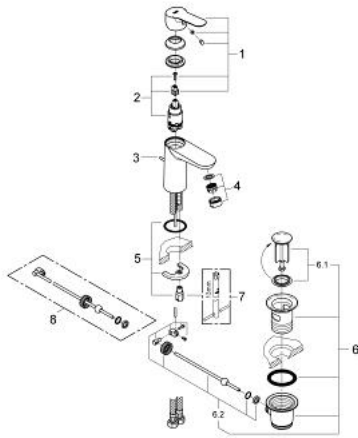

23 356 000 **BAUEDGE SINGLE-LEVER BASIN MIXER 1/2"**  
**S-SIZE**

**PRODUCT DESCRIPTION**

- Colour: chrome
- single hole installation
- metal lever
- GROHE SmoothControl 28 mm ceramic cartridge
- GROHE LongLife finish
- GROHE EcoJoy - Less water, perfect flow
- maximum flow rate (at 3 bar): 5 l/min
- rapid installation system
- metal pop up waste set
- flexible connection hoses

23 356 000 **BAUEDGE SINGLE-LEVER BASIN MIXER 1/2"**  
**S-SIZE**

**SPARE PARTS**, september 2012 – now

- 1: Lever (Spare part-nr. 46697000)
- 2: Cartridge (Spare part-nr. 46580000)
- 3: Pop-up rod (Spare part-nr. 46739000)
- 4: Mousseur (Spare part-nr. 48159000)
- 5: Shank mounting kit (Spare part-nr. 46249000)
- 6: Waste set 1 1/4" (Spare part-nr. 28910000)
- 6.1: Plug (Spare part-nr. 07182000)
- 6.2: Eccentric rod (Spare part-nr. 07052000)
- 7: Mounting wrench (Spare part-nr. 19017000)\*
- 8: Eccentric rod (Spare part-nr. 07341000)\*