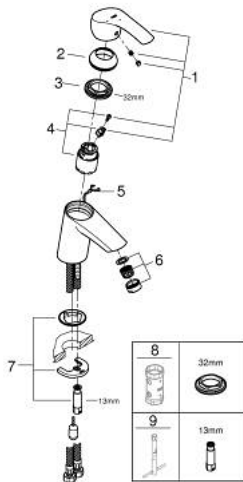

23 372 002 **EUROSMART SINGLE-LEVER BASIN MIXER 1/2"**
S-SIZE

PRODUCT DESCRIPTION

- Colour: chrome
- single hole installation
- metal lever
- GROHE SilkMove 35 mm ceramic cartridge
- OpenCold - cold water flow in mid-lever position
- adjustable flow rate limiter
- with temperature limiter
- GROHE LongLife finish
- GROHE EcoJoy - Less water, perfect flow
- maximum flow rate (at 3 bar): 5 l/min
- GROHE FastFixation rapid installation system
- retractable chain
- flexible connection hoses

23 372 002 **EUROSMART SINGLE-LEVER BASIN MIXER 1/2"**
S-SIZE

SPARE PARTS, avgust 2017 – now

- 1: Lever (Spare part-nr. 46902000)
- 2: Cap (Spare part-nr. 46492000)
- 3: Screw coupling (Spare part-nr. 46460000)
- 4: Cartridge (Spare part-nr. 46863000)
- 5: Chain (Spare part-nr. 06815000)
- 6: Mousseur (Spare part-nr. 48159000)
- 7: Shank mounting kit (Spare part-nr. 46671000)
- 8: Socket spanner (Spare part-nr. 19332000)*
- 9: Mounting wrench (Spare part-nr. 19017000)*