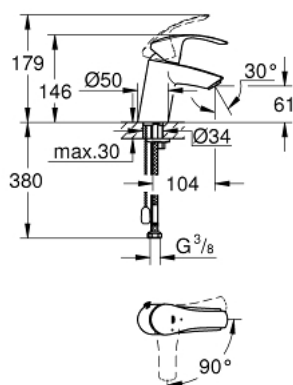

23 372 002 **EUROSMART SINGLE-LEVER BASIN MIXER 1/2"**
S-SIZE

PRODUCT DESCRIPTION

- Colour: chrome
- single hole installation
- metal lever
- GROHE SilkMove 35 mm ceramic cartridge
- OpenCold - cold water flow in mid-lever position
- adjustable flow rate limiter
- with temperature limiter
- GROHE LongLife finish
- GROHE EcoJoy - Less water, perfect flow
- maximum flow rate (at 3 bar): 5 l/min
- GROHE FastFixation rapid installation system
- retractable chain
- flexible connection hoses

23 372 002 **EUROSMART SINGLE-LEVER BASIN MIXER 1/2"**
S-SIZE

SPARE PARTS, avgust 2017 – now

- 1: Lever (Spare part-nr. 46902000)
- 2: Cap (Spare part-nr. 46492000)
- 3: Screw coupling (Spare part-nr. 46460000)
- 4: Cartridge (Spare part-nr. 46863000)
- 5: Chain (Spare part-nr. 06815000)
- 6: Mousseur (Spare part-nr. 48159000)
- 7: Shank mounting kit (Spare part-nr. 46671000)
- 8: Socket spanner (Spare part-nr. 19332000)*
- 9: Mounting wrench (Spare part-nr. 19017000)*