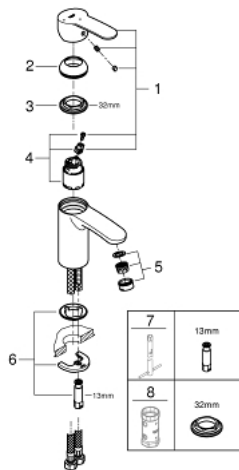

23 373 20E EUROSTYLE COSMOPOLITAN SINGLE-LEVER BASIN MIXER 1/2" S-SIZE

PRODUCT DESCRIPTION

- Colour: chrome
- single hole installation
- metal lever
- GROHE SilkMove 35 mm ceramic cartridge
- OpenCold - cold water flow in mid-lever position
- adjustable flow rate limiter
- adjustable minimum flow rate approx. 2.5 l/min
- temperature limiter
- GROHE LongLife finish
- GROHE EcoJoy - Less water, perfect flow
- maximum flow rate (at 3 bar): 5 l/min
- GROHE FastFixation installation system with centering support
- smooth body
- flexible connection hoses

23 373 20E EUROSTYLE COSMOPOLITAN SINGLE-LEVER BASIN MIXER 1/2" S-SIZE

SPARE PARTS, avgust 2017 – now

- 1: Lever (Spare part-nr. 46829000)
 - 2: Cap (Spare part-nr. 46492000)
 - 3: Screw coupling (Spare part-nr. 46460000)
 - 4: Cartridge (Spare part-nr. 46863000)
 - 5: Mousseur (Spare part-nr. 48159000)
 - 6: Shank mounting kit (Spare part-nr. 46671000)
 - 7: Mounting wrench (Spare part-nr. 19017000)*
 - 8: Socket spanner (Spare part-nr. 19332000)*
- * Optional accessories