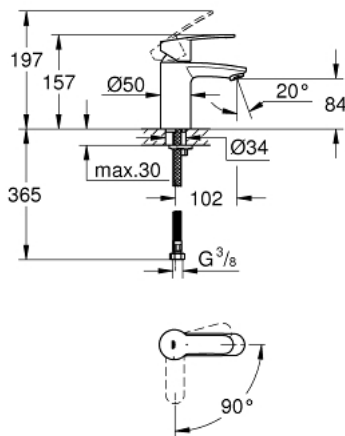

23 373 20E EUROSTYLE COSMOPOLITAN SINGLE-LEVER BASIN MIXER 1/2" S-SIZE

PRODUCT DESCRIPTION

- Colour: chrome
- single hole installation
- metal lever
- GROHE SilkMove 35 mm ceramic cartridge
- OpenCold - cold water flow in mid-lever position
- adjustable flow rate limiter
- adjustable minimum flow rate approx. 2.5 l/min
- temperature limiter
- GROHE LongLife finish
- GROHE EcoJoy - Less water, perfect flow
- maximum flow rate (at 3 bar): 5 l/min
- GROHE FastFixation installation system with centering support
- smooth body
- flexible connection hoses

23 373 20E EUROSTYLE COSMOPOLITAN SINGLE-LEVER BASIN MIXER 1/2" S-SIZE

SPARE PARTS, avgust 2017 – now

- 1: Lever (Spare part-nr. 46829000)
 - 2: Cap (Spare part-nr. 46492000)
 - 3: Screw coupling (Spare part-nr. 46460000)
 - 4: Cartridge (Spare part-nr. 46863000)
 - 5: Mousseur (Spare part-nr. 48159000)
 - 6: Shank mounting kit (Spare part-nr. 46671000)
 - 7: Mounting wrench (Spare part-nr. 19017000)*
 - 8: Socket spanner (Spare part-nr. 19332000)*
- * Optional accessories