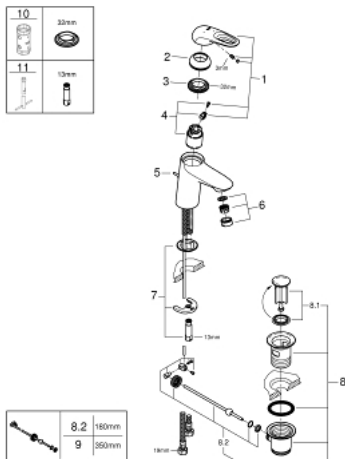

23 374 003 **EUROSTYLE SINGLE-LEVER BASIN MIXER 1/2"**  
**S-SIZE**

**PRODUCT DESCRIPTION**

- Colour: chrome
- single hole installation
- loop metal lever
- GROHE SilkMove 35 mm ceramic cartridge
- OpenCold - cold water flow in mid-lever position
- adjustable flow rate limiter
- with temperature limiter
- GROHE LongLife finish
- GROHE EcoJoy - Less water, perfect flow
- maximum flow rate (at 3 bar): 5 l/min
- GROHE FastFixation rapid installation system
- pop-up waste set 1 1/4"
- flexible connection hoses

23 374 003 **EUROSTYLE SINGLE-LEVER BASIN MIXER 1/2"**  
**S-SIZE**

**SPARE PARTS**, julij 2017 – now

- 1: Lever (Spare part-nr. 46939000)
  - 2: Cap (Spare part-nr. 46492000)
  - 3: Screw coupling (Spare part-nr. 46460000)
  - 4: Cartridge (Spare part-nr. 46863000)
  - 5: Pop-up rod (Spare part-nr. 46739000)
  - 6: Mousseur (Spare part-nr. 48159000)
  - 7: Shank mounting kit (Spare part-nr. 46671000)
  - 8: Waste set 1 1/4" (Spare part-nr. 28910000)
  - 8.1: Plug (Spare part-nr. 07182000)
  - 8.2: Eccentric rod (Spare part-nr. 07052000)
  - 9: Eccentric rod (Spare part-nr. 07341000)\*
  - 10: Socket spanner (Spare part-nr. 19332000)\*
  - 11: Mounting wrench (Spare part-nr. 19017000)\*
- \* Optional accessories