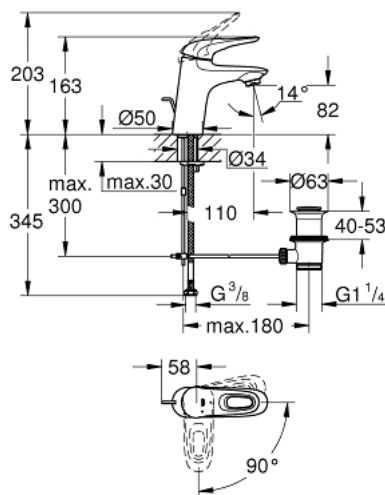

23 374 003 **EUROSTYLE SINGLE-LEVER BASIN MIXER 1/2"**  
**S-SIZE**

**PRODUCT DESCRIPTION**

- Colour: chrome
- single hole installation
- loop metal lever
- GROHE SilkMove 35 mm ceramic cartridge
- OpenCold - cold water flow in mid-lever position
- adjustable flow rate limiter
- with temperature limiter
- GROHE LongLife finish
- GROHE EcoJoy - Less water, perfect flow
- maximum flow rate (at 3 bar): 5 l/min
- GROHE FastFixation rapid installation system
- pop-up waste set 1 1/4"
- flexible connection hoses

23 374 003 **EUROSTYLE SINGLE-LEVER BASIN MIXER 1/2"**  
**S-SIZE**

**SPARE PARTS**, julij 2017 – now

- 1: Lever (Spare part-nr. 46939000)
  - 2: Cap (Spare part-nr. 46492000)
  - 3: Screw coupling (Spare part-nr. 46460000)
  - 4: Cartridge (Spare part-nr. 46863000)
  - 5: Pop-up rod (Spare part-nr. 46739000)
  - 6: Mousseur (Spare part-nr. 48159000)
  - 7: Shank mounting kit (Spare part-nr. 46671000)
  - 8: Waste set 1 1/4" (Spare part-nr. 28910000)
  - 8.1: Plug (Spare part-nr. 07182000)
  - 8.2: Eccentric rod (Spare part-nr. 07052000)
  - 9: Eccentric rod (Spare part-nr. 07341000)\*
  - 10: Socket spanner (Spare part-nr. 19332000)\*
  - 11: Mounting wrench (Spare part-nr. 19017000)\*
- \* Optional accessories