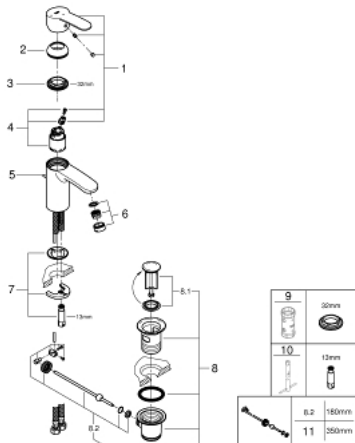

23 374 20E EUROSTYLE COSMOPOLITAN SINGLE-LEVER BASIN MIXER 1/2" S-SIZE

PRODUCT DESCRIPTION

- Colour: chrome
- single hole installation
- metal lever
- GROHE SilkMove 35 mm ceramic cartridge
- OpenCold - cold water flow in mid-lever position
- adjustable flow rate limiter
- temperature limiter
- GROHE LongLife finish
- GROHE EcoJoy - Less water, perfect flow
- maximum flow rate (at 3 bar): 5 l/min
- GROHE FastFixation installation system with centering support
- pop-up waste set 1 1/4"
- flexible connection hoses
- min. recommended pressure 1.0 bar

23 374 20E EUROSTYLE COSMOPOLITAN SINGLE-LEVER BASIN MIXER 1/2" S-SIZE

SPARE PARTS, julij 2017 – now

- 1: Lever (Spare part-nr. 46829000)
- 2: Cap (Spare part-nr. 46492000)
- 3: Screw coupling (Spare part-nr. 46460000)
- 4: Cartridge (Spare part-nr. 46863000)
- 5: Pop-up rod (Spare part-nr. 46739000)
- 6: Mousseur (Spare part-nr. 48159000)
- 7: Shank mounting kit (Spare part-nr. 46671000)
- 8: Waste set 1 1/4" (Spare part-nr. 28910000)
- 8.1: Plug (Spare part-nr. 07182000)
- 8.2: Eccentric rod (Spare part-nr. 07052000)
- 9: Socket spanner (Spare part-nr. 19332000)*
- 10: Mounting wrench (Spare part-nr. 19017000)*
- 11: Eccentric rod (Spare part-nr. 07341000)*