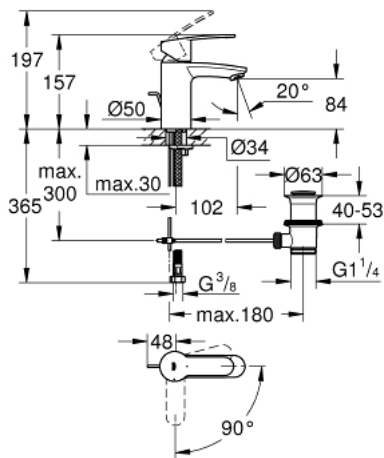

23 374 20E EUROSTYLE COSMOPOLITAN SINGLE-LEVER BASIN MIXER 1/2" S-SIZE

PRODUCT DESCRIPTION

- Colour: chrome
- single hole installation
- metal lever
- GROHE SilkMove 35 mm ceramic cartridge
- OpenCold - cold water flow in mid-lever position
- adjustable flow rate limiter
- temperature limiter
- GROHE LongLife finish
- GROHE EcoJoy - Less water, perfect flow
- maximum flow rate (at 3 bar): 5 l/min
- GROHE FastFixation installation system with centering support
- pop-up waste set 1 1/4"
- flexible connection hoses
- min. recommended pressure 1.0 bar

23 374 20E EUROSTYLE COSMOPOLITAN SINGLE-LEVER BASIN MIXER 1/2" S-SIZE

SPARE PARTS, julij 2017 – now

- 1: Lever (Spare part-nr. 46829000)
- 2: Cap (Spare part-nr. 46492000)
- 3: Screw coupling (Spare part-nr. 46460000)
- 4: Cartridge (Spare part-nr. 46863000)
- 5: Pop-up rod (Spare part-nr. 46739000)
- 6: Mousseur (Spare part-nr. 48159000)
- 7: Shank mounting kit (Spare part-nr. 46671000)
- 8: Waste set 1 1/4" (Spare part-nr. 28910000)
- 8.1: Plug (Spare part-nr. 07182000)
- 8.2: Eccentric rod (Spare part-nr. 07052000)
- 9: Socket spanner (Spare part-nr. 19332000)*
- 10: Mounting wrench (Spare part-nr. 19017000)*
- 11: Eccentric rod (Spare part-nr. 07341000)*