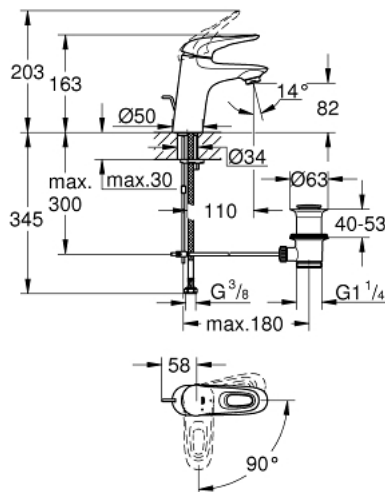

## 23 374 LS3 EUROSTYLE SINGLE-LEVER BASIN MIXER 1/2" S-SIZE

### PRODUCT DESCRIPTION

- Colour: moon white/chrome
- single hole installation
- loop metal lever
- GROHE SilkMove 35 mm ceramic cartridge
- OpenCold - cold water flow in mid-lever position
- adjustable flow rate limiter
- with temperature limiter
- GROHE LongLife finish
- GROHE EcoJoy - Less water, perfect flow
- maximum flow rate (at 3 bar): 5 l/min
- GROHE FastFixation rapid installation system
- pop-up waste set 1 1/4"
- flexible connection hoses

### SPARE PARTS, julij 2017 – now

- 1: Lever (Spare part-nr. 46939LS0)
- 2: Cap (Spare part-nr. 46492000)
- 3: Screw coupling (Spare part-nr. 46460000)
- 4: Cartridge (Spare part-nr. 46863000)
- 5: Pop-up rod (Spare part-nr. 46739000)
- 6: Mousseur (Spare part-nr. 48159000)
- 7: Shank mounting kit (Spare part-nr. 46671000)
- 8: Waste set 1 1/4" (Spare part-nr. 28910000)
- 8.1: Plug (Spare part-nr. 07182000)
- 8.2: Eccentric rod (Spare part-nr. 07052000)
- 9: Eccentric rod (Spare part-nr. 07341000)\*
- 10: Socket spanner (Spare part-nr. 19332000)\*
- 11: Mounting wrench (Spare part-nr. 19017000)\*