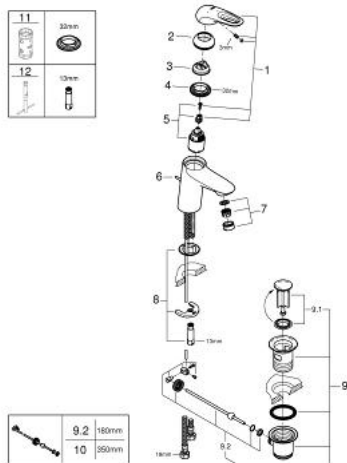

## 23 374 LS3 EUROSTYLE SINGLE-LEVER BASIN MIXER 1/2" S-SIZE

### PRODUCT DESCRIPTION

- Colour: moon white/chrome
- single hole installation
- loop metal lever
- GROHE SilkMove 35 mm ceramic cartridge
- OpenCold - cold water flow in mid-lever position
- adjustable flow rate limiter
- with temperature limiter
- GROHE LongLife finish
- GROHE EcoJoy - Less water, perfect flow
- maximum flow rate (at 3 bar): 5 l/min
- GROHE FastFixation rapid installation system
- pop-up waste set 1 1/4"
- flexible connection hoses

### SPARE PARTS, julij 2017 – now

- 1: Lever (Spare part-nr. 46939LS0)
- 2: Cap (Spare part-nr. 46492000)
- 3: Screw coupling (Spare part-nr. 46460000)
- 4: Cartridge (Spare part-nr. 46863000)
- 5: Pop-up rod (Spare part-nr. 46739000)
- 6: Mousseur (Spare part-nr. 48159000)
- 7: Shank mounting kit (Spare part-nr. 46671000)
- 8: Waste set 1 1/4" (Spare part-nr. 28910000)
- 8.1: Plug (Spare part-nr. 07182000)
- 8.2: Eccentric rod (Spare part-nr. 07052000)
- 9: Eccentric rod (Spare part-nr. 07341000)\*
- 10: Socket spanner (Spare part-nr. 19332000)\*
- 11: Mounting wrench (Spare part-nr. 19017000)\*