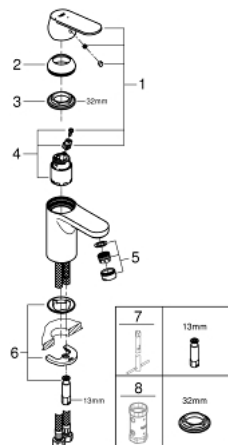

23 376 00E **EUROSMART COSMOPOLITAN SINGLE-LEVER BASIN MIXER 1/2"**
S-SIZE

PRODUCT DESCRIPTION

- Colour: chrome
- single hole installation
- metal lever
- GROHE SilkMove 35 mm ceramic cartridge
- EcoMode - cold water flow in mid-lever position saves energy
- adjustable flow rate limiter
- adjustable minimum flow rate approx. 2.5 l/min
- temperature limiter
- GROHE LongLife finish
- GROHE EcoJoy - Less water, perfect flow
- maximum flow rate (at 3 bar): 5 l/min
- GROHE FastFixation installation system with centering support
- smooth body
- flexible connection hoses

23 376 00E **EUROSMART COSMOPOLITAN SINGLE-LEVER BASIN MIXER 1/2"**
S-SIZE

SPARE PARTS, avgust 2017 – now

- 1: Lever (Spare part-nr. 46828000)
 - 2: Cap (Spare part-nr. 46492000)
 - 3: Screw coupling (Spare part-nr. 46460000)
 - 4: Cartridge (Spare part-nr. 46863000)
 - 5: Mousseur (Spare part-nr. 48159000)
 - 6: Shank mounting kit (Spare part-nr. 46671000)
 - 7: Mounting wrench (Spare part-nr. 19017000)*
 - 8: Socket spanner (Spare part-nr. 19332000)*
- * Optional accessories