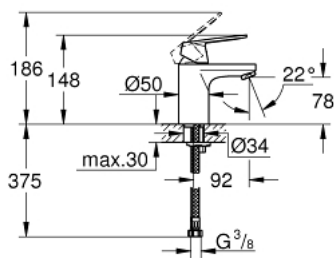

23 376 00E **EUROSMART COSMOPOLITAN SINGLE-LEVER BASIN MIXER 1/2"**
S-SIZE

PRODUCT DESCRIPTION

- Colour: chrome
- single hole installation
- metal lever
- GROHE SilkMove 35 mm ceramic cartridge
- EcoMode - cold water flow in mid-lever position saves energy
- adjustable flow rate limiter
- adjustable minimum flow rate approx. 2.5 l/min
- temperature limiter
- GROHE LongLife finish
- GROHE EcoJoy - Less water, perfect flow
- maximum flow rate (at 3 bar): 5 l/min
- GROHE FastFixation installation system with centering support
- smooth body
- flexible connection hoses

23 376 00E **EUROSMART COSMOPOLITAN SINGLE-LEVER BASIN MIXER 1/2"**
S-SIZE

SPARE PARTS, avgust 2017 – now

- 1: Lever (Spare part-nr. 46828000)
 - 2: Cap (Spare part-nr. 46492000)
 - 3: Screw coupling (Spare part-nr. 46460000)
 - 4: Cartridge (Spare part-nr. 46863000)
 - 5: Mousseur (Spare part-nr. 48159000)
 - 6: Shank mounting kit (Spare part-nr. 46671000)
 - 7: Mounting wrench (Spare part-nr. 19017000)*
 - 8: Socket spanner (Spare part-nr. 19332000)*
- * Optional accessories