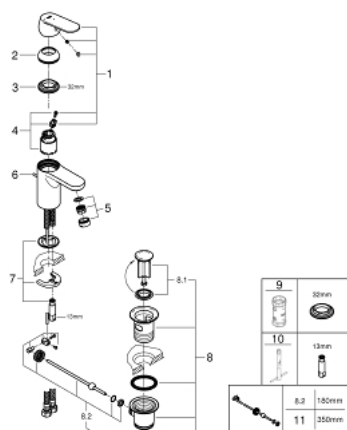

23 377 00E **EUROSMART COSMOPOLITAN SINGLE-LEVER BASIN MIXER 1/2"**
S-SIZE

PRODUCT DESCRIPTION

- Colour: chrome
- single hole installation
- metal lever
- GROHE SilkMove 35 mm ceramic cartridge
- EcoMode - cold water flow in mid-lever position saves energy
- adjustable flow rate limiter
- temperature limiter
- GROHE LongLife finish
- GROHE EcoJoy - Less water, perfect flow
- maximum flow rate (at 3 bar): 5 l/min
- GROHE FastFixation installation system with centering support
- pop-up waste set 1 1/4"
- flexible connection hoses
- min. recommended pressure 1.0 bar

23 377 00E EUROSMART COSMOPOLITAN SINGLE-LEVER BASIN MIXER 1/2" S-SIZE

SPARE PARTS, august 2017 – now

- 1: Lever (Spare part-nr. 46828000)
 - 2: Cap (Spare part-nr. 46492000)
 - 3: Screw coupling (Spare part-nr. 46460000)
 - 4: Cartridge (Spare part-nr. 46863000)
 - 5: Mousseur (Spare part-nr. 48159000)
 - 6: Pop-up rod (Spare part-nr. 46739000)
 - 7: Shank mounting kit (Spare part-nr. 46671000)
 - 8: Waste set 1 1/4" (Spare part-nr. 28910000)
 - 8.1: Plug (Spare part-nr. 07182000)
 - 8.2: Eccentric rod (Spare part-nr. 07052000)
 - 9: Socket spanner (Spare part-nr. 19332000)*
 - 10: Mounting wrench (Spare part-nr. 19017000)*
 - 11: Eccentric rod (Spare part-nr. 07341000)*
- * Optional accessories