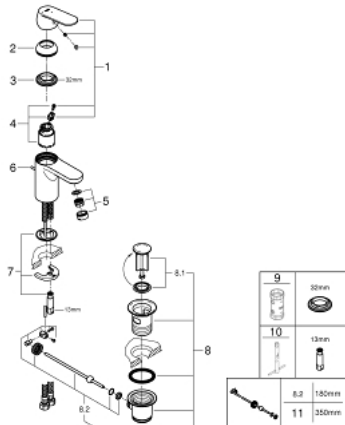

## 23 377 00E EUROSMART COSMOPOLITAN SINGLE-LEVER BASIN MIXER 1/2" S-SIZE

### SPARE PARTS, august 2017 – now

- 1: Lever (Spare part-nr. 46828000)
- 2: Cap (Spare part-nr. 46492000)
- 3: Screw coupling (Spare part-nr. 46460000)
- 4: Cartridge (Spare part-nr. 46863000)
- 5: Mousseur (Spare part-nr. 48159000)
- 6: Pop-up rod (Spare part-nr. 46739000)
- 7: Shank mounting kit (Spare part-nr. 46671000)
- 8: Waste set 1 1/4" (Spare part-nr. 28910000)
- 8.1: Plug (Spare part-nr. 07182000)
- 8.2: Eccentric rod (Spare part-nr. 07052000)
- 9: Socket spanner (Spare part-nr. 19332000)\*
- 10: Mounting wrench (Spare part-nr. 19017000)\*
- 11: Eccentric rod (Spare part-nr. 07341000)\*