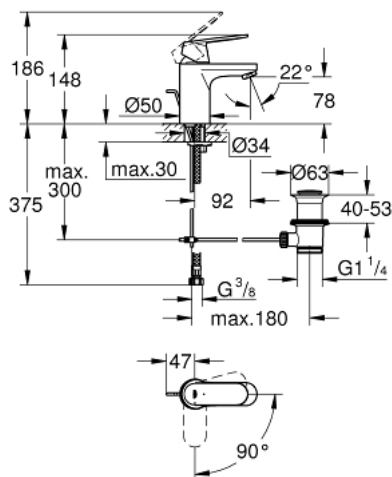

23 377 00E **EUROSMART COSMOPOLITAN SINGLE-LEVER BASIN MIXER 1/2"**
S-SIZE

PRODUCT DESCRIPTION

- Colour: chrome
- single hole installation
- metal lever
- GROHE SilkMove 35 mm ceramic cartridge
- EcoMode - cold water flow in mid-lever position saves energy
- adjustable flow rate limiter
- temperature limiter
- GROHE LongLife finish
- GROHE EcoJoy - Less water, perfect flow
- maximum flow rate (at 3 bar): 5 l/min
- GROHE FastFixation installation system with centering support
- pop-up waste set 1 1/4"
- flexible connection hoses
- min. recommended pressure 1.0 bar

23 377 00E EUROSMART COSMOPOLITAN SINGLE-LEVER BASIN MIXER 1/2" S-SIZE

SPARE PARTS, august 2017 – now

- 1: Lever (Spare part-nr. 46828000)
 - 2: Cap (Spare part-nr. 46492000)
 - 3: Screw coupling (Spare part-nr. 46460000)
 - 4: Cartridge (Spare part-nr. 46863000)
 - 5: Mousseur (Spare part-nr. 48159000)
 - 6: Pop-up rod (Spare part-nr. 46739000)
 - 7: Shank mounting kit (Spare part-nr. 46671000)
 - 8: Waste set 1 1/4" (Spare part-nr. 28910000)
 - 8.1: Plug (Spare part-nr. 07182000)
 - 8.2: Eccentric rod (Spare part-nr. 07052000)
 - 9: Socket spanner (Spare part-nr. 19332000)*
 - 10: Mounting wrench (Spare part-nr. 19017000)*
 - 11: Eccentric rod (Spare part-nr. 07341000)*
- * Optional accessories