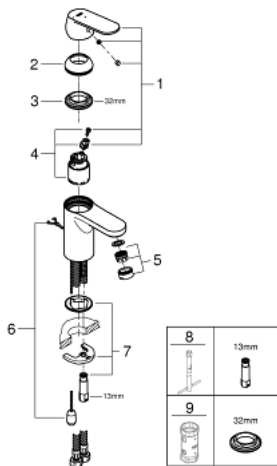

## 23 378 00E EUROSMART COSMOPOLITAN SINGLE-LEVER BASIN MIXER 1/2" S-SIZE

### PRODUCT DESCRIPTION

- Colour: chrome
- single hole installation
- metal lever
- GROHE SilkMove 35 mm ceramic cartridge
- OpenCold - cold water flow in mid-lever position
- adjustable flow rate limiter
- adjustable minimum flow rate approx. 2.5 l/min
- temperature limiter
- GROHE LongLife finish
- GROHE EcoJoy - Less water, perfect flow
- maximum flow rate (at 3 bar): 5 l/min
- GROHE FastFixation installation system with centering support
- retractable chain
- flexible connection hoses

23 378 00E **EUROSMART COSMOPOLITAN SINGLE-LEVER BASIN MIXER 1/2"**  
**S-SIZE**

**SPARE PARTS**, avgust 2017 – now

- 1: Lever (Spare part-nr. 46828000)
- 2: Cap (Spare part-nr. 46492000)
- 3: Screw coupling (Spare part-nr. 46460000)
- 4: Cartridge (Spare part-nr. 46863000)
- 5: Mousseur (Spare part-nr. 48159000)
- 6: Chain (Spare part-nr. 06815000)
- 7: Shank mounting kit (Spare part-nr. 46671000)
- 8: Mounting wrench (Spare part-nr. 19017000)\*
- 9: Socket spanner (Spare part-nr. 19332000)\*