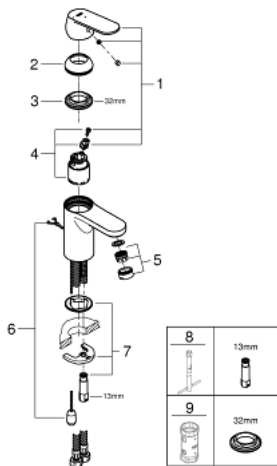

23 378 00E **EUROSMART COSMOPOLITAN SINGLE-LEVER BASIN MIXER 1/2"**  
**S-SIZE**

**PRODUCT DESCRIPTION**

- Colour: chrome
- single hole installation
- metal lever
- GROHE SilkMove 35 mm ceramic cartridge
- EcoMode - cold water flow in mid-lever position saves energy
- adjustable flow rate limiter
- adjustable minimum flow rate approx. 2.5 l/min
- temperature limiter
- GROHE LongLife finish
- GROHE EcoJoy - Less water, perfect flow
- maximum flow rate (at 3 bar): 5 l/min
- GROHE FastFixation installation system with centering support
- retractable chain
- flexible connection hoses

23 378 00E **EUROSMART COSMOPOLITAN SINGLE-LEVER BASIN MIXER 1/2"**  
**S-SIZE**

**SPARE PARTS**, avgust 2017 – now

- 1: Lever (Spare part-nr. 46828000)
- 2: Cap (Spare part-nr. 46492000)
- 3: Screw coupling (Spare part-nr. 46460000)
- 4: Cartridge (Spare part-nr. 46863000)
- 5: Mousseur (Spare part-nr. 48159000)
- 6: Chain (Spare part-nr. 06815000)
- 7: Shank mounting kit (Spare part-nr. 46671000)
- 8: Mounting wrench (Spare part-nr. 19017000)\*
- 9: Socket spanner (Spare part-nr. 19332000)\*