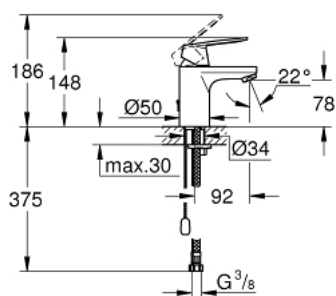

## 23 378 00E EUROSMART COSMOPOLITAN SINGLE-LEVER BASIN MIXER 1/2" S-SIZE

### PRODUCT DESCRIPTION

- Colour: chrome
- single hole installation
- metal lever
- GROHE SilkMove 35 mm ceramic cartridge
- OpenCold - cold water flow in mid-lever position
- adjustable flow rate limiter
- adjustable minimum flow rate approx. 2.5 l/min
- temperature limiter
- GROHE LongLife finish
- GROHE EcoJoy - Less water, perfect flow
- maximum flow rate (at 3 bar): 5 l/min
- GROHE FastFixation installation system with centering support
- retractable chain
- flexible connection hoses

23 378 00E **EUROSMART COSMOPOLITAN SINGLE-LEVER BASIN MIXER 1/2"**  
**S-SIZE**

**SPARE PARTS**, avgust 2017 – now

- 1: Lever (Spare part-nr. 46828000)
- 2: Cap (Spare part-nr. 46492000)
- 3: Screw coupling (Spare part-nr. 46460000)
- 4: Cartridge (Spare part-nr. 46863000)
- 5: Mousseur (Spare part-nr. 48159000)
- 6: Chain (Spare part-nr. 06815000)
- 7: Shank mounting kit (Spare part-nr. 46671000)
- 8: Mounting wrench (Spare part-nr. 19017000)\*
- 9: Socket spanner (Spare part-nr. 19332000)\*