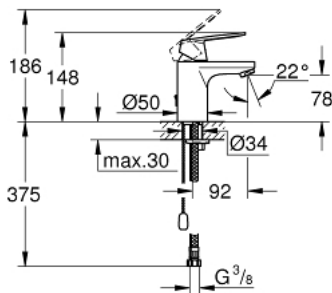

23 378 00E **EUROSMART COSMOPOLITAN SINGLE-LEVER BASIN MIXER 1/2"**  
**S-SIZE**

**PRODUCT DESCRIPTION**

- Colour: chrome
- single hole installation
- metal lever
- GROHE SilkMove 35 mm ceramic cartridge
- EcoMode - cold water flow in mid-lever position saves energy
- adjustable flow rate limiter
- adjustable minimum flow rate approx. 2.5 l/min
- temperature limiter
- GROHE LongLife finish
- GROHE EcoJoy - Less water, perfect flow
- maximum flow rate (at 3 bar): 5 l/min
- GROHE FastFixation installation system with centering support
- retractable chain
- flexible connection hoses

23 378 00E **EUROSMART COSMOPOLITAN SINGLE-LEVER BASIN MIXER 1/2"**  
**S-SIZE**

**SPARE PARTS**, avgust 2017 – now

- 1: Lever (Spare part-nr. 46828000)
- 2: Cap (Spare part-nr. 46492000)
- 3: Screw coupling (Spare part-nr. 46460000)
- 4: Cartridge (Spare part-nr. 46863000)
- 5: Mousseur (Spare part-nr. 48159000)
- 6: Chain (Spare part-nr. 06815000)
- 7: Shank mounting kit (Spare part-nr. 46671000)
- 8: Mounting wrench (Spare part-nr. 19017000)\*
- 9: Socket spanner (Spare part-nr. 19332000)\*