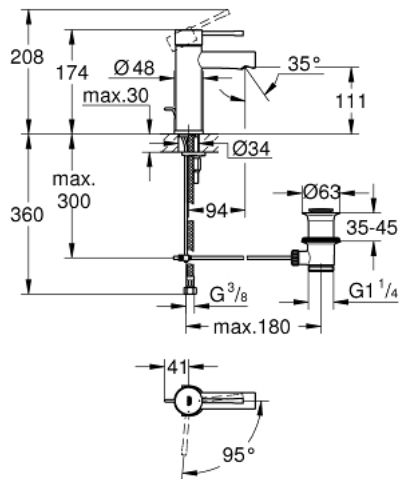

23 379 001 **ESSENCE SINGLE-LEVER BASIN MIXER 1/2"**
S-SIZE

PRODUCT DESCRIPTION

- Colour: chrome
- single hole installation
- metal lever
- GROHE SilkMove 28 mm ceramic cartridge
- OpenCold - cold water flow in mid-lever position
- with temperature limiter
- GROHE LongLife finish
- GROHE EcoJoy - Less water, perfect flow
- maximum flow rate (at 3 bar): 5 l/min
- GROHE FastFixation Plus installation system
- pop-up waste set 1 1/4"
- flexible connection hoses
- min. recommended pressure 1.0 bar

23 379 001 **ESSENCE SINGLE-LEVER BASIN MIXER 1/2"**
S-SIZE

SPARE PARTS, november 2021 – now

- 1: Lever (Spare part-nr. 46918000)
- 2: Fitting ring (Spare part-nr. 46715000)
- 3: Cartridge (Spare part-nr. 46580000)
- 4: Pop-up rod (Spare part-nr. 46739000)
- 5: Mousseur (Spare part-nr. 46765000)
- 6: Escutcheon (Spare part-nr. 48603000)
- 7: Shank mounting kit (Spare part-nr. 46645000)
- 8: Waste set 1 1/4" (Spare part-nr. 28910000)
- 8.1: Plug (Spare part-nr. 07182000)
- 8.2: Eccentric rod (Spare part-nr. 07052000)
- 9: Mounting wrench (Spare part-nr. 19017000)*
- 10: Eccentric rod (Spare part-nr. 07341000)*