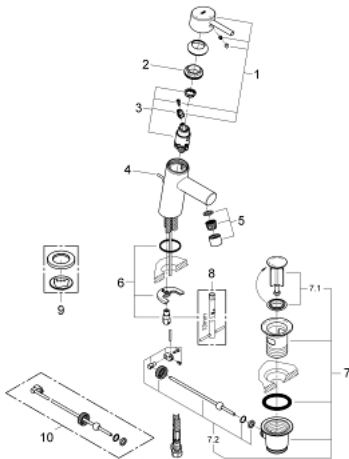

23 380 10E **CONCETTO SINGLE-LEVER BASIN MIXER 1/2"** **S-SIZE**

PRODUCT DESCRIPTION

- Colour: chrome
- single hole installation
- metal lever
- GROHE SilkMove 28 mm ceramic cartridge
- OpenCold - cold water flow in mid-lever position
- with temperature limiter
- GROHE LongLife finish
- GROHE EcoJoy - Less water, perfect flow
- maximum flow rate (at 3 bar): 5 l/min
- GROHE FastFixation rapid installation system
- pop-up waste set 1 1/4"
- flexible connection hoses
- min. recommended pressure 1.0 bar

23 380 10E **CONCETTO SINGLE-LEVER BASIN MIXER 1/2"**
S-SIZE

SPARE PARTS, december 2012 – now

- 1: Lever (Spare part-nr. 46869000)
- 2: Fitting ring (Spare part-nr. 46715000)
- 3: Cartridge (Spare part-nr. 46580000)
- 4: Pop-up rod (Spare part-nr. 46739000)
- 5: Mousseur (Spare part-nr. 13935000)
- 6: Shank mounting kit (Spare part-nr. 46249000)
- 7: Waste set 1 1/4" (Spare part-nr. 28910000)
- 7.1: Plug (Spare part-nr. 07182000)
- 7.2: Eccentric rod (Spare part-nr. 07052000)
- 8: Mounting wrench (Spare part-nr. 19017000)*
- 9: Base plate (Spare part-nr. 48165000)*
- 10: Eccentric rod (Spare part-nr. 07341000)*