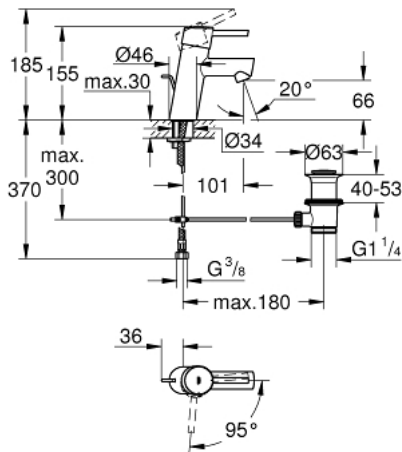

23 380 10E **CONCETTO SINGLE-LEVER BASIN MIXER 1/2"** **S-SIZE**

PRODUCT DESCRIPTION

- Colour: chrome
- single hole installation
- metal lever
- GROHE SilkMove 28 mm ceramic cartridge
- OpenCold - cold water flow in mid-lever position
- with temperature limiter
- GROHE LongLife finish
- GROHE EcoJoy - Less water, perfect flow
- maximum flow rate (at 3 bar): 5 l/min
- GROHE FastFixation rapid installation system
- pop-up waste set 1 1/4"
- flexible connection hoses
- min. recommended pressure 1.0 bar

23 380 10E **CONCETTO SINGLE-LEVER BASIN MIXER 1/2"**
S-SIZE

SPARE PARTS, december 2012 – now

- 1: Lever (Spare part-nr. 46869000)
- 2: Fitting ring (Spare part-nr. 46715000)
- 3: Cartridge (Spare part-nr. 46580000)
- 4: Pop-up rod (Spare part-nr. 46739000)
- 5: Mousseur (Spare part-nr. 13935000)
- 6: Shank mounting kit (Spare part-nr. 46249000)
- 7: Waste set 1 1/4" (Spare part-nr. 28910000)
- 7.1: Plug (Spare part-nr. 07182000)
- 7.2: Eccentric rod (Spare part-nr. 07052000)
- 8: Mounting wrench (Spare part-nr. 19017000)*
- 9: Base plate (Spare part-nr. 48165000)*
- 10: Eccentric rod (Spare part-nr. 07341000)*