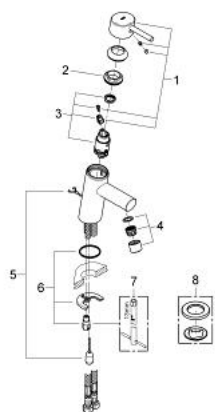

23 381 10E **CONCETTO SINGLE-LEVER BASIN MIXER 1/2"** **S-SIZE**

PRODUCT DESCRIPTION

- Colour: chrome
- single hole installation
- metal lever
- GROHE SilkMove 28 mm ceramic cartridge
- EcoMode - cold water flow in mid-lever position saves energy
- with temperature limiter
- GROHE LongLife finish
- GROHE EcoJoy - Less water, perfect flow
- maximum flow rate (at 3 bar): 5 l/min
- GROHE FastFixation rapid installation system
- retractable chain
- flexible connection hoses

23 381 10E **CONCETTO SINGLE-LEVER BASIN MIXER 1/2"**
S-SIZE

SPARE PARTS, december 2012 – now

- 1: Lever (Spare part-nr. 46869000)
 - 2: Fitting ring (Spare part-nr. 46715000)
 - 3: Cartridge (Spare part-nr. 46580000)
 - 4: Mousseur (Spare part-nr. 13935000)
 - 5: Chain (Spare part-nr. 06815000)
 - 6: Shank mounting kit (Spare part-nr. 46249000)
 - 7: Mounting wrench (Spare part-nr. 19017000)*
 - 8: Base plate (Spare part-nr. 48165000)*
- * Optional accessories