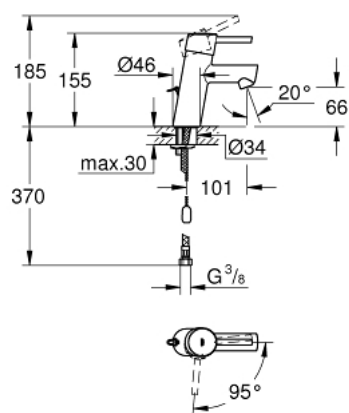

23 381 10E **CONCETTO SINGLE-LEVER BASIN MIXER 1/2"** **S-SIZE**

PRODUCT DESCRIPTION

- Colour: chrome
- single hole installation
- metal lever
- GROHE SilkMove 28 mm ceramic cartridge
- EcoMode - cold water flow in mid-lever position saves energy
- with temperature limiter
- GROHE LongLife finish
- GROHE EcoJoy - Less water, perfect flow
- maximum flow rate (at 3 bar): 5 l/min
- GROHE FastFixation rapid installation system
- retractable chain
- flexible connection hoses

23 381 10E **CONCETTO SINGLE-LEVER BASIN MIXER 1/2"**
S-SIZE

SPARE PARTS, december 2012 – now

- 1: Lever (Spare part-nr. 46869000)
 - 2: Fitting ring (Spare part-nr. 46715000)
 - 3: Cartridge (Spare part-nr. 46580000)
 - 4: Mousseur (Spare part-nr. 13935000)
 - 5: Chain (Spare part-nr. 06815000)
 - 6: Shank mounting kit (Spare part-nr. 46249000)
 - 7: Mounting wrench (Spare part-nr. 19017000)*
 - 8: Base plate (Spare part-nr. 48165000)*
- * Optional accessories