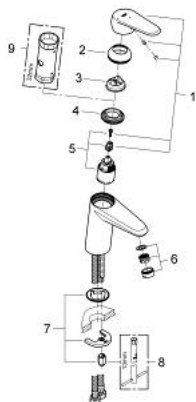

23 382 20E EURODISC COSMOPOLITAN SINGLE-LEVER BASIN MIXER 1/2" S-SIZE

PRODUCT DESCRIPTION

- Colour: chrome
- single hole installation
- metal lever
- GROHE SilkMove 35 mm ceramic cartridge
- EcoMode - cold water flow in mid-lever position saves energy
- adjustable flow rate limiter
- adjustable minimum flow rate approx. 2.5 l/min
- temperature limiter
- GROHE LongLife finish
- GROHE EcoJoy - Less water, perfect flow
- maximum flow rate (at 3 bar): 5 l/min
- GROHE FastFixation installation system with centering support
- smooth body
- flexible connection hoses
- min. recommended pressure 1.0 bar

23 382 20E EURODISC COSMOPOLITAN SINGLE-LEVER BASIN MIXER 1/2" S-SIZE

SPARE PARTS, oktober 2012 – now

- 1: Lever (Spare part-nr. 46864000)
 - 2: Cap (Spare part-nr. 46492000)
 - 3: Temperature limiter (Spare part-nr. 46375000)
 - 4: Screw coupling (Spare part-nr. 46460000)
 - 5: Cartridge (Spare part-nr. 46863000)
 - 6: Laminar flow straightener (Spare part-nr. 64450000)
 - 7: Shank mounting kit (Spare part-nr. 46645000)
 - 8: Mounting wrench (Spare part-nr. 19017000)*
 - 9: Socket spanner (Spare part-nr. 19332000)*
- * Optional accessories