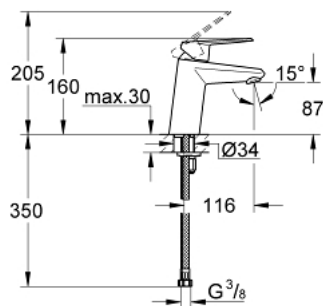

23 382 20E EURODISC COSMOPOLITAN SINGLE-LEVER BASIN MIXER 1/2" S-SIZE

PRODUCT DESCRIPTION

- Colour: chrome
- single hole installation
- metal lever
- GROHE SilkMove 35 mm ceramic cartridge
- EcoMode - cold water flow in mid-lever position saves energy
- adjustable flow rate limiter
- adjustable minimum flow rate approx. 2.5 l/min
- temperature limiter
- GROHE LongLife finish
- GROHE EcoJoy - Less water, perfect flow
- maximum flow rate (at 3 bar): 5 l/min
- GROHE FastFixation installation system with centering support
- smooth body
- flexible connection hoses
- min. recommended pressure 1.0 bar

23 382 20E EURODISC COSMOPOLITAN SINGLE-LEVER BASIN MIXER 1/2" S-SIZE

SPARE PARTS, oktober 2012 – now

- 1: Lever (Spare part-nr. 46864000)
 - 2: Cap (Spare part-nr. 46492000)
 - 3: Temperature limiter (Spare part-nr. 46375000)
 - 4: Screw coupling (Spare part-nr. 46460000)
 - 5: Cartridge (Spare part-nr. 46863000)
 - 6: Laminar flow straightener (Spare part-nr. 64450000)
 - 7: Shank mounting kit (Spare part-nr. 46645000)
 - 8: Mounting wrench (Spare part-nr. 19017000)*
 - 9: Socket spanner (Spare part-nr. 19332000)*
- * Optional accessories