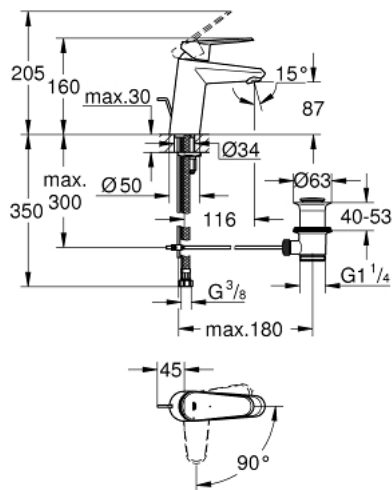

23 384 20E EURODISC COSMOPOLITAN SINGLE-LEVER BASIN MIXER 1/2" S-SIZE

PRODUCT DESCRIPTION

- Colour: chrome
- single hole installation
- metal lever
- GROHE SilkMove 35 mm ceramic cartridge
- OpenCold - cold water flow in mid-lever position
- adjustable flow rate limiter
- adjustable minimum flow rate approx. 2.5 l/min
- temperature limiter
- GROHE LongLife finish
- GROHE EcoJoy - Less water, perfect flow
- maximum flow rate (at 3 bar): 5 l/min
- GROHE FastFixation installation system with centering support
- pop-up waste set 1 1/4"
- flexible connection hoses

23 384 20E EURODISC COSMOPOLITAN SINGLE-LEVER BASIN MIXER 1/2" S-SIZE

SPARE PARTS, oktober 2012 – now

- 1: Lever (Spare part-nr. 46864000)
- 2: Cap (Spare part-nr. 46492000)
- 3: Temperature limiter (Spare part-nr. 46375000)
- 4: Screw coupling (Spare part-nr. 46460000)
- 5: Cartridge (Spare part-nr. 46863000)
- 6: Pop-up rod (Spare part-nr. 46739000)
- 7: Laminar flow straightener (Spare part-nr. 64450000)
- 8: Shank mounting kit (Spare part-nr. 46645000)
- 9: Waste set 1 1/4" (Spare part-nr. 28910000)
- 9.1: Plug (Spare part-nr. 07182000)
- 9.2: Eccentric rod (Spare part-nr. 07052000)
- 10: Socket spanner (Spare part-nr. 19332000)*
- 11: Mounting wrench (Spare part-nr. 19017000)*
- 12: Eccentric rod (Spare part-nr. 07341000)*