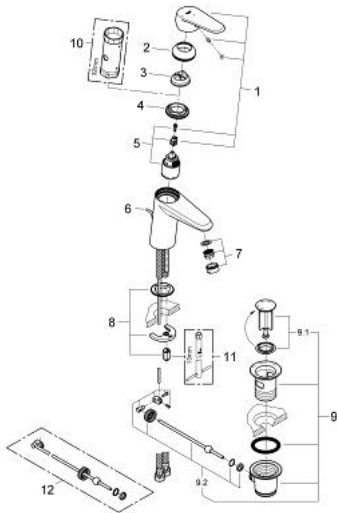

23 384 20E EURODISC COSMOPOLITAN SINGLE-LEVER BASIN MIXER 1/2" S-SIZE

PRODUCT DESCRIPTION

- Colour: chrome
- single hole installation
- metal lever
- GROHE SilkMove 35 mm ceramic cartridge
- OpenCold - cold water flow in mid-lever position
- adjustable flow rate limiter
- adjustable minimum flow rate approx. 2.5 l/min
- temperature limiter
- GROHE LongLife finish
- GROHE EcoJoy - Less water, perfect flow
- maximum flow rate (at 3 bar): 5 l/min
- GROHE FastFixation installation system with centering support
- pop-up waste set 1 1/4"
- flexible connection hoses

23 384 20E EURODISC COSMOPOLITAN SINGLE-LEVER BASIN MIXER 1/2" S-SIZE

SPARE PARTS, oktober 2012 – now

- 1: Lever (Spare part-nr. 46864000)
- 2: Cap (Spare part-nr. 46492000)
- 3: Temperature limiter (Spare part-nr. 46375000)
- 4: Screw coupling (Spare part-nr. 46460000)
- 5: Cartridge (Spare part-nr. 46863000)
- 6: Pop-up rod (Spare part-nr. 46739000)
- 7: Laminar flow straightener (Spare part-nr. 64450000)
- 8: Shank mounting kit (Spare part-nr. 46645000)
- 9: Waste set 1 1/4" (Spare part-nr. 28910000)
- 9.1: Plug (Spare part-nr. 07182000)
- 9.2: Eccentric rod (Spare part-nr. 07052000)
- 10: Socket spanner (Spare part-nr. 19332000)*
- 11: Mounting wrench (Spare part-nr. 19017000)*
- 12: Eccentric rod (Spare part-nr. 07341000)*