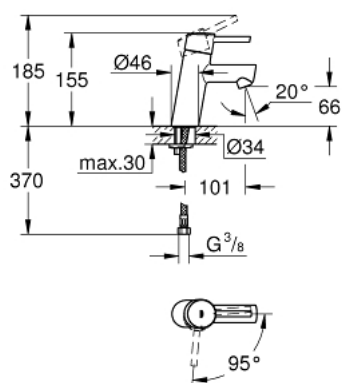

23 385 10E **CONCETTO SINGLE-LEVER BASIN MIXER 1/2"** **S-SIZE**

PRODUCT DESCRIPTION

- Colour: chrome
- metal lever
- single hole installation
- GROHE SilkMove 28 mm ceramic cartridge
- EcoMode - cold water flow in mid-lever position saves energy
- adjustable flow rate limiter
- with temperature limiter
- GROHE LongLife finish
- GROHE EcoJoy - Less water, perfect flow
- maximum flow rate (at 3 bar): 5 l/min
- GROHE FastFixation rapid installation system
- smooth body
- flexible connection hoses

23 385 10E **CONCETTO SINGLE-LEVER BASIN MIXER 1/2"**
S-SIZE

SPARE PARTS, december 2012 – now

- 1: Lever (Spare part-nr. 46869000)
- 2: Fitting ring (Spare part-nr. 46715000)
- 3: Cartridge (Spare part-nr. 46580000)
- 4: Mousseur (Spare part-nr. 13935000)
- 5: Shank mounting kit (Spare part-nr. 46249000)
- 6: Mounting wrench (Spare part-nr. 19017000)*
- 7: Base plate (Spare part-nr. 48165000)*