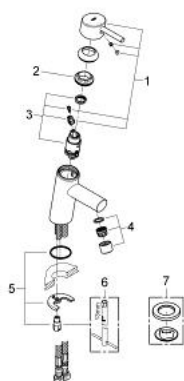

23 385 10E **CONCETTO SINGLE-LEVER BASIN MIXER 1/2"** **S-SIZE**

PRODUCT DESCRIPTION

- Colour: chrome
- metal lever
- single hole installation
- GROHE SilkMove 28 mm ceramic cartridge
- EcoMode - cold water flow in mid-lever position saves energy
- adjustable flow rate limiter
- with temperature limiter
- GROHE LongLife finish
- GROHE EcoJoy - Less water, perfect flow
- maximum flow rate (at 3 bar): 5 l/min
- GROHE FastFixation rapid installation system
- smooth body
- flexible connection hoses

23 385 10E **CONCETTO SINGLE-LEVER BASIN MIXER 1/2"**
S-SIZE

SPARE PARTS, december 2012 – now

- 1: Lever (Spare part-nr. 46869000)
- 2: Fitting ring (Spare part-nr. 46715000)
- 3: Cartridge (Spare part-nr. 46580000)
- 4: Mousseur (Spare part-nr. 13935000)
- 5: Shank mounting kit (Spare part-nr. 46249000)
- 6: Mounting wrench (Spare part-nr. 19017000)*
- 7: Base plate (Spare part-nr. 48165000)*