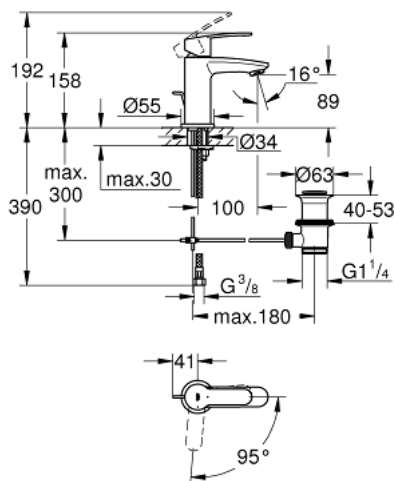

23 387 20E EUROSTYLE COSMOPOLITAN SINGLE-LEVER BASIN MIXER 1/2" S-SIZE

PRODUCT DESCRIPTION

- Colour: chrome
- single hole installation
- metal lever
- GROHE SilkMove 28 mm ceramic cartridge
- OpenCold - cold water flow in mid-lever position
- with temperature limiter
- GROHE LongLife finish
- GROHE EcoJoy - Less water, perfect flow
- maximum flow rate (at 3 bar): 5 l/min
- GROHE FastFixation rapid installation system
- pop-up waste set 1 1/4"
- flexible connection hoses
- min. recommended pressure 1.0 bar

23 387 20E **EUROSTYLE COSMOPOLITAN SINGLE-LEVER BASIN MIXER 1/2"**
S-SIZE

SPARE PARTS, december 2012 – now

- 1: Lever (Spare part-nr. 46868000)
- 2: Fitting ring (Spare part-nr. 46715000)
- 3: Cartridge (Spare part-nr. 46580000)
- 4: Pop-up rod (Spare part-nr. 46739000)
- 5: Laminar flow straightener (Spare part-nr. 64450000)
- 6: Center ring (Spare part-nr. 46719000)
- 7: Base plate (Spare part-nr. 48165000)
- 8: Shank mounting kit (Spare part-nr. 46671000)
- 9: Waste set 1 1/4" (Spare part-nr. 28910000)
- 9.1: Plug (Spare part-nr. 07182000)
- 9.2: Eccentric rod (Spare part-nr. 07052000)
- 10: Mounting wrench (Spare part-nr. 19017000)*
- 11: Eccentric rod (Spare part-nr. 07341000)*