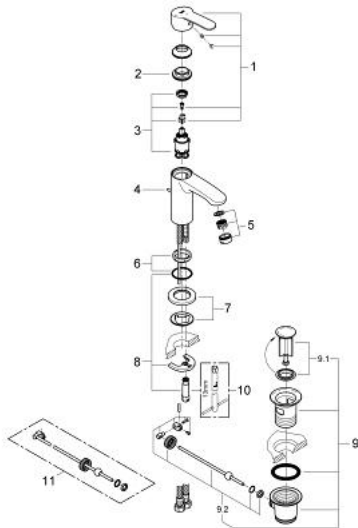

23 387 20E EUROSTYLE COSMOPOLITAN SINGLE-LEVER BASIN MIXER 1/2" S-SIZE

PRODUCT DESCRIPTION

- Colour: chrome
- single hole installation
- metal lever
- GROHE SilkMove 28 mm ceramic cartridge
- EcoMode - cold water flow in mid-lever position saves energy
- with temperature limiter
- GROHE LongLife finish
- GROHE EcoJoy - Less water, perfect flow
- maximum flow rate (at 3 bar): 5 l/min
- GROHE FastFixation rapid installation system
- pop-up waste set 1 1/4"
- flexible connection hoses
- min. recommended pressure 1.0 bar

23 387 20E **EUROSTYLE COSMOPOLITAN SINGLE-LEVER BASIN MIXER 1/2"**
S-SIZE

SPARE PARTS, december 2012 – now

- 1: Lever (Spare part-nr. 46868000)
- 2: Fitting ring (Spare part-nr. 46715000)
- 3: Cartridge (Spare part-nr. 46580000)
- 4: Pop-up rod (Spare part-nr. 46739000)
- 5: Laminar flow straightener (Spare part-nr. 64450000)
- 6: Center ring (Spare part-nr. 46719000)
- 7: Base plate (Spare part-nr. 48165000)
- 8: Shank mounting kit (Spare part-nr. 46671000)
- 9: Waste set 1 1/4" (Spare part-nr. 28910000)
- 9.1: Plug (Spare part-nr. 07182000)
- 9.2: Eccentric rod (Spare part-nr. 07052000)
- 10: Mounting wrench (Spare part-nr. 19017000)*
- 11: Eccentric rod (Spare part-nr. 07341000)*