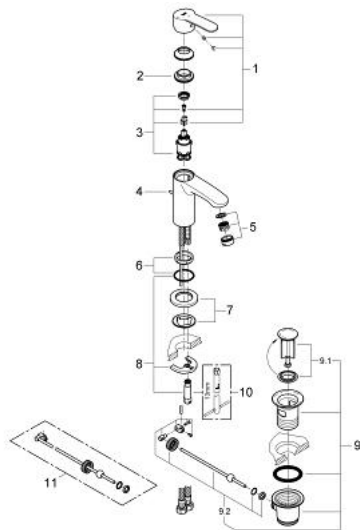

23 387 20E EUROSTYLE COSMOPOLITAN SINGLE-LEVER BASIN MIXER 1/2" S-SIZE

PRODUCT DESCRIPTION

- Colour: chrome
- single hole installation
- metal lever
- GROHE SilkMove 28 mm ceramic cartridge
- OpenCold - cold water flow in mid-lever position
- with temperature limiter
- GROHE LongLife finish
- GROHE EcoJoy - Less water, perfect flow
- maximum flow rate (at 3 bar): 5 l/min
- GROHE FastFixation rapid installation system
- pop-up waste set 1 1/4"
- flexible connection hoses
- min. recommended pressure 1.0 bar

23 387 20E **EUROSTYLE COSMOPOLITAN SINGLE-LEVER BASIN MIXER 1/2"**
S-SIZE

SPARE PARTS, december 2012 – now

- 1: Lever (Spare part-nr. 46868000)
- 2: Fitting ring (Spare part-nr. 46715000)
- 3: Cartridge (Spare part-nr. 46580000)
- 4: Pop-up rod (Spare part-nr. 46739000)
- 5: Laminar flow straightener (Spare part-nr. 64450000)
- 6: Center ring (Spare part-nr. 46719000)
- 7: Base plate (Spare part-nr. 48165000)
- 8: Shank mounting kit (Spare part-nr. 46671000)
- 9: Waste set 1 1/4" (Spare part-nr. 28910000)
- 9.1: Plug (Spare part-nr. 07182000)
- 9.2: Eccentric rod (Spare part-nr. 07052000)
- 10: Mounting wrench (Spare part-nr. 19017000)*
- 11: Eccentric rod (Spare part-nr. 07341000)*