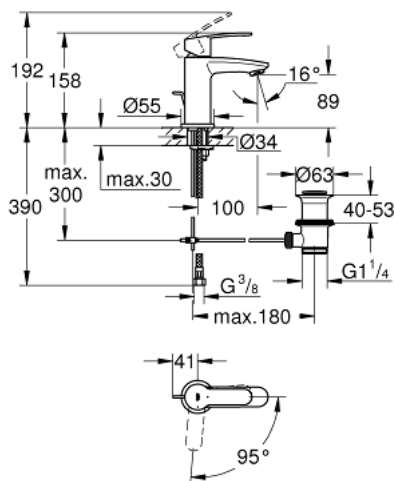

23 387 20E EUROSTYLE COSMOPOLITAN SINGLE-LEVER BASIN MIXER 1/2" S-SIZE

PRODUCT DESCRIPTION

- Colour: chrome
- single hole installation
- metal lever
- GROHE SilkMove 28 mm ceramic cartridge
- EcoMode - cold water flow in mid-lever position saves energy
- with temperature limiter
- GROHE LongLife finish
- GROHE EcoJoy - Less water, perfect flow
- maximum flow rate (at 3 bar): 5 l/min
- GROHE FastFixation rapid installation system
- pop-up waste set 1 1/4"
- flexible connection hoses
- min. recommended pressure 1.0 bar

23 387 20E **EUROSTYLE COSMOPOLITAN SINGLE-LEVER BASIN MIXER 1/2"**
S-SIZE

SPARE PARTS, december 2012 – now

- 1: Lever (Spare part-nr. 46868000)
- 2: Fitting ring (Spare part-nr. 46715000)
- 3: Cartridge (Spare part-nr. 46580000)
- 4: Pop-up rod (Spare part-nr. 46739000)
- 5: Laminar flow straightener (Spare part-nr. 64450000)
- 6: Center ring (Spare part-nr. 46719000)
- 7: Base plate (Spare part-nr. 48165000)
- 8: Shank mounting kit (Spare part-nr. 46671000)
- 9: Waste set 1 1/4" (Spare part-nr. 28910000)
- 9.1: Plug (Spare part-nr. 07182000)
- 9.2: Eccentric rod (Spare part-nr. 07052000)
- 10: Mounting wrench (Spare part-nr. 19017000)*
- 11: Eccentric rod (Spare part-nr. 07341000)*