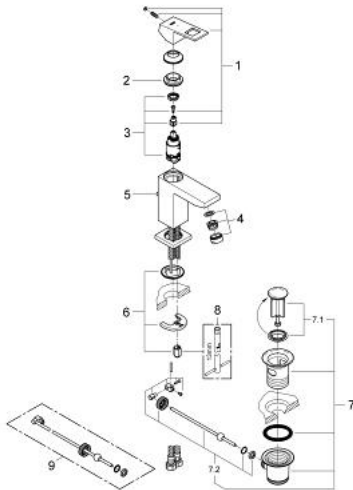

23 390 00E **EUROCUBE SINGLE-LEVER BASIN MIXER 1/2"**  
**S-SIZE**

**PRODUCT DESCRIPTION**

- Colour: chrome
- single hole installation
- metal lever
- GROHE SilkMove 28 mm ceramic cartridge
- OpenCold - cold water flow in mid-lever position
- with temperature limiter
- GROHE LongLife finish
- GROHE EcoJoy - Less water, perfect flow
- maximum flow rate (at 3 bar): 5 l/min
- GROHE FastFixation Plus rapid installation system
- pop-up waste set 1 1/4"
- flexible connection hoses

23 390 00E **EUROCUBE SINGLE-LEVER BASIN MIXER 1/2"**  
**S-SIZE**

**SPARE PARTS**, december 2012 – now

- 1: Lever (Spare part-nr. 46866000)
  - 2: Fitting ring (Spare part-nr. 46715000)
  - 3: Cartridge (Spare part-nr. 46580000)
  - 4: Laminar flow straightener (Spare part-nr. 64450000)
  - 5: Pop-up rod (Spare part-nr. 46787000)
  - 6: Shank mounting kit (Spare part-nr. 46645000)
  - 7: Waste set 1 1/4" (Spare part-nr. 28910000)
  - 7.1: Plug (Spare part-nr. 07182000)
  - 7.2: Eccentric rod (Spare part-nr. 07052000)
  - 8: Mounting wrench (Spare part-nr. 19017000)\*
  - 9: Eccentric rod (Spare part-nr. 07341000)\*
- \* Optional accessories