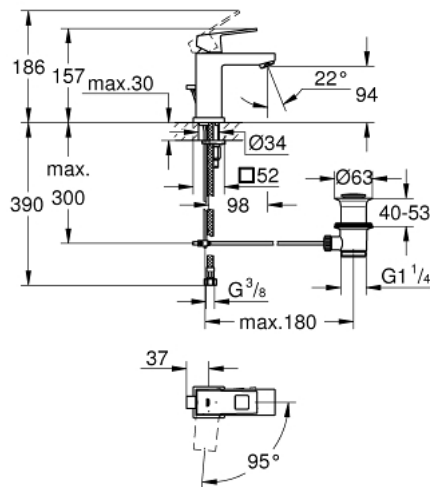

23 390 00E **EUROCUBE SINGLE-LEVER BASIN MIXER 1/2"**  
**S-SIZE**

**PRODUCT DESCRIPTION**

- Colour: chrome
- single hole installation
- metal lever
- GROHE SilkMove 28 mm ceramic cartridge
- OpenCold - cold water flow in mid-lever position
- with temperature limiter
- GROHE LongLife finish
- GROHE EcoJoy - Less water, perfect flow
- maximum flow rate (at 3 bar): 5 l/min
- GROHE FastFixation Plus rapid installation system
- pop-up waste set 1 1/4"
- flexible connection hoses

23 390 00E **EUROCUBE SINGLE-LEVER BASIN MIXER 1/2"**  
**S-SIZE**

**SPARE PARTS**, december 2012 – now

- 1: Lever (Spare part-nr. 46866000)
  - 2: Fitting ring (Spare part-nr. 46715000)
  - 3: Cartridge (Spare part-nr. 46580000)
  - 4: Laminar flow straightener (Spare part-nr. 64450000)
  - 5: Pop-up rod (Spare part-nr. 46787000)
  - 6: Shank mounting kit (Spare part-nr. 46645000)
  - 7: Waste set 1 1/4" (Spare part-nr. 28910000)
  - 7.1: Plug (Spare part-nr. 07182000)
  - 7.2: Eccentric rod (Spare part-nr. 07052000)
  - 8: Mounting wrench (Spare part-nr. 19017000)\*
  - 9: Eccentric rod (Spare part-nr. 07341000)\*
- \* Optional accessories