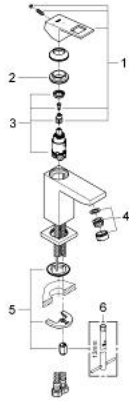

23 392 00E **EUROCUBE SINGLE-LEVER BASIN MIXER 1/2"**
S-SIZE

PRODUCT DESCRIPTION

- Colour: chrome
- single hole installation
- metal lever
- GROHE SilkMove 28 mm ceramic cartridge
- EcoMode - cold water flow in mid-lever position saves energy
- with temperature limiter
- GROHE LongLife finish
- GROHE EcoJoy - Less water, perfect flow
- maximum flow rate (at 3 bar): 5 l/min
- GROHE FastFixation Plus rapid installation system
- smooth body
- flexible connection hoses

23 392 00E **EUROCUBE SINGLE-LEVER BASIN MIXER 1/2"**
S-SIZE

SPARE PARTS, december 2012 – now

- 1: Lever (Spare part-nr. 46866000)
- 2: Fitting ring (Spare part-nr. 46715000)
- 3: Cartridge (Spare part-nr. 46580000)
- 4: Laminar flow straightener (Spare part-nr. 64450000)
- 5: Shank mounting kit (Spare part-nr. 46645000)
- 6: Mounting wrench (Spare part-nr. 19017000)*