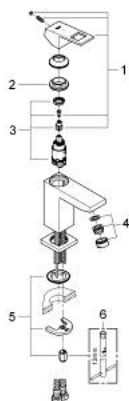

23 392 00E **EUROCUBE SINGLE-LEVER BASIN MIXER 1/2"**
S-SIZE

PRODUCT DESCRIPTION

- Colour: chrome
- single hole installation
- metal lever
- GROHE SilkMove 28 mm ceramic cartridge
- OpenCold - cold water flow in mid-lever position
- with temperature limiter
- GROHE LongLife finish
- AquaCalibrator
- maximum flow rate (at 3 bar): 5 l/min
- FastFixation Plus rapid installation system
- smooth body
- flexible connection hoses

23 392 00E **EUROCUBE SINGLE-LEVER BASIN MIXER 1/2"**
S-SIZE

SPARE PARTS, december 2012 – now

- 1: Lever (Spare part-nr. 46866000)
- 2: Fitting ring (Spare part-nr. 46715000)
- 3: Cartridge (Spare part-nr. 46580000)
- 4: Laminar flow straightener (Spare part-nr. 64450000)
- 5: Shank mounting kit (Spare part-nr. 46645000)
- 6: Mounting wrench (Spare part-nr. 19017000)*