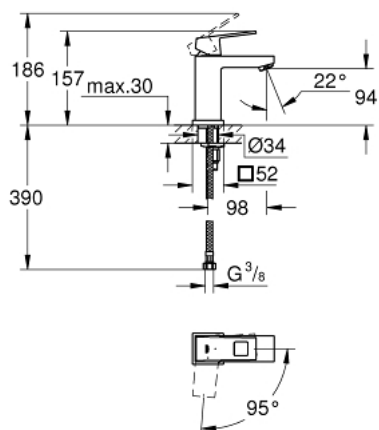

23 392 00E **EUROCUBE SINGLE-LEVER BASIN MIXER 1/2"**
S-SIZE

PRODUCT DESCRIPTION

- Colour: chrome
- single hole installation
- metal lever
- GROHE SilkMove 28 mm ceramic cartridge
- EcoMode - cold water flow in mid-lever position saves energy
- with temperature limiter
- GROHE LongLife finish
- GROHE EcoJoy - Less water, perfect flow
- maximum flow rate (at 3 bar): 5 l/min
- GROHE FastFixation Plus rapid installation system
- smooth body
- flexible connection hoses

23 392 00E **EUROCUBE SINGLE-LEVER BASIN MIXER 1/2"**
S-SIZE

SPARE PARTS, december 2012 – now

- 1: Lever (Spare part-nr. 46866000)
- 2: Fitting ring (Spare part-nr. 46715000)
- 3: Cartridge (Spare part-nr. 46580000)
- 4: Laminar flow straightener (Spare part-nr. 64450000)
- 5: Shank mounting kit (Spare part-nr. 46645000)
- 6: Mounting wrench (Spare part-nr. 19017000)*