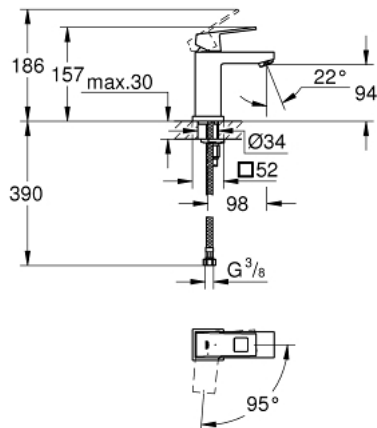

23 392 00E **EUROCUBE SINGLE-LEVER BASIN MIXER 1/2"**
S-SIZE

PRODUCT DESCRIPTION

- Colour: chrome
- single hole installation
- metal lever
- GROHE SilkMove 28 mm ceramic cartridge
- OpenCold - cold water flow in mid-lever position
- with temperature limiter
- GROHE LongLife finish
- AquaCalibrator
- maximum flow rate (at 3 bar): 5 l/min
- FastFixation Plus rapid installation system
- smooth body
- flexible connection hoses

23 392 00E **EUROCUBE SINGLE-LEVER BASIN MIXER 1/2"**
S-SIZE

SPARE PARTS, december 2012 – now

- 1: Lever (Spare part-nr. 46866000)
- 2: Fitting ring (Spare part-nr. 46715000)
- 3: Cartridge (Spare part-nr. 46580000)
- 4: Laminar flow straightener (Spare part-nr. 64450000)
- 5: Shank mounting kit (Spare part-nr. 46645000)
- 6: Mounting wrench (Spare part-nr. 19017000)*